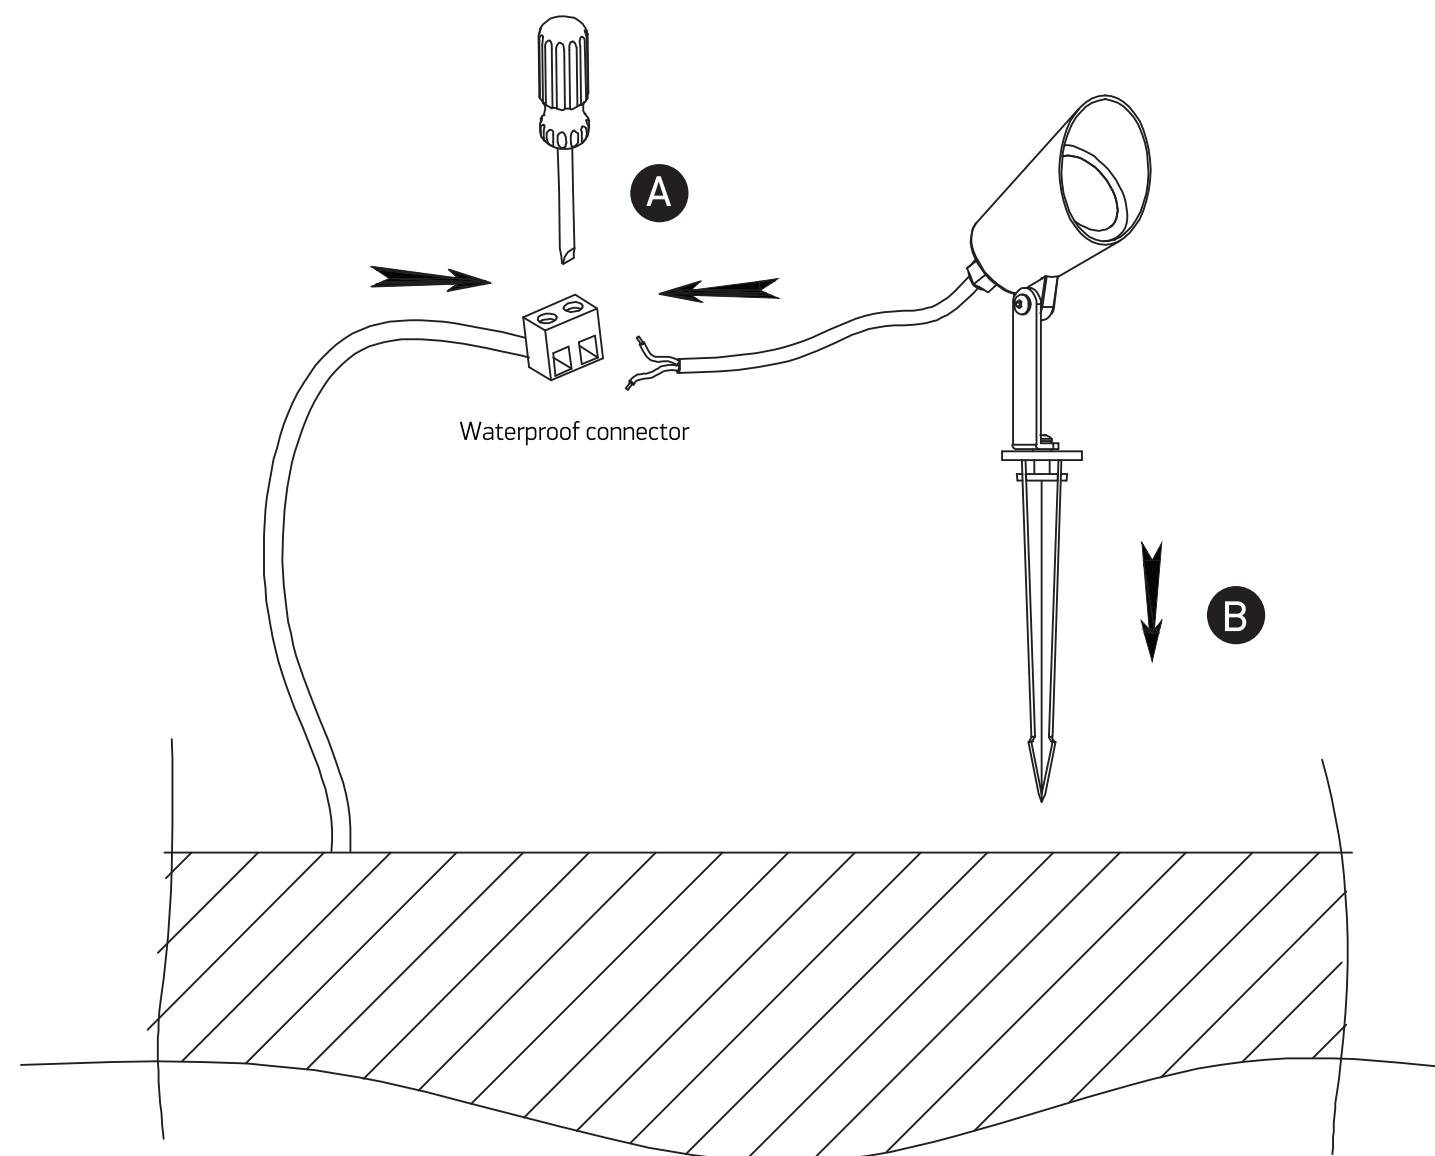

# INSTALLATION MANUAL

67458

**ecolight**

8W | SMD 2835 | 24V DC | IP65 | Aluminium

Supplied with spike.  
Requires 24V DC driver.

80  
CRI

200cm

## Warnings:

1. Make sure that the product is installed properly before connecting to electricity.
2. Do not cover the fitting.
3. Maintenance and installation should only be carried out by a professional electrician.