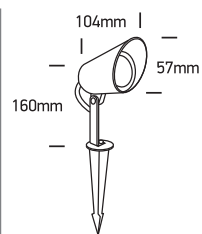

# INSTALLATION MANUAL

67458

**ecolight**

8W | SMD 2835 | 24V DC | IP65 | Aluminium

Supplied with spike.  
Requires 24V DC driver.

80  
CRI

200cm