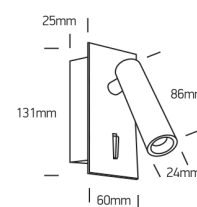

## Dimensions

## Physical Specification

Item Group	17 Hotel & Bedroom
Family	Reading Spots Aluminium
Order Code	65746R/W/W
Colour	White
Material	Aluminium
Shape	Rectangular
Length	60mm
Width	25mm
Height	131mm
Cutout Hole Width	115mm
Cutout Hole Length	50mm
Recessed wall	Yes

Depth Required

50mm

Завантажено з mamadecor.ua

Indoor

Yes

Adjustable

2 Directions