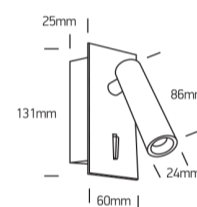

## Dimensions

## Physical Specification

Item Group	17 Hotel & Bedroom
Family	Reading Spots Aluminium
Order Code	65746R/B/W
Colour	Black
Material	Aluminium
Shape	Rectangular
Length	60mm
Width	25mm
Height	131mm
Cutout Hole Width	115mm
Cutout Hole Length	50mm
Recessed wall	Yes

Depth Required

50mm

Завантажено з mamadecor.ua

Indoor

Yes

Adjustable

2 Directions