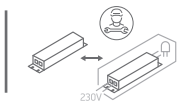

INSTALLATION MANUAL

67454

ecolight

100-240V | 6W | IP65 | Die cast
Complete with 500mA driver.

80 CRI

one
LIGHT

Warnings:

1. Make sure that the product is installed properly before connecting to electricity.
2. Do not cover the fitting.
3. Maintenance and installation should only be carried out by a professional electrician.