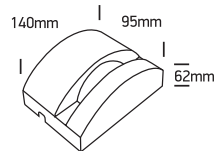

INSTALLATION MANUAL

67454

ecolight

100-240V | 6W | IP65 | Die cast
Complete with 500mA driver.

80 CRI

one
LIGHT

Warnings:

1. Make sure that the product is installed properly before connecting to electricity.
2. Do not cover the fitting.
3. Maintenance and installation should only be carried out by a professional electrician.