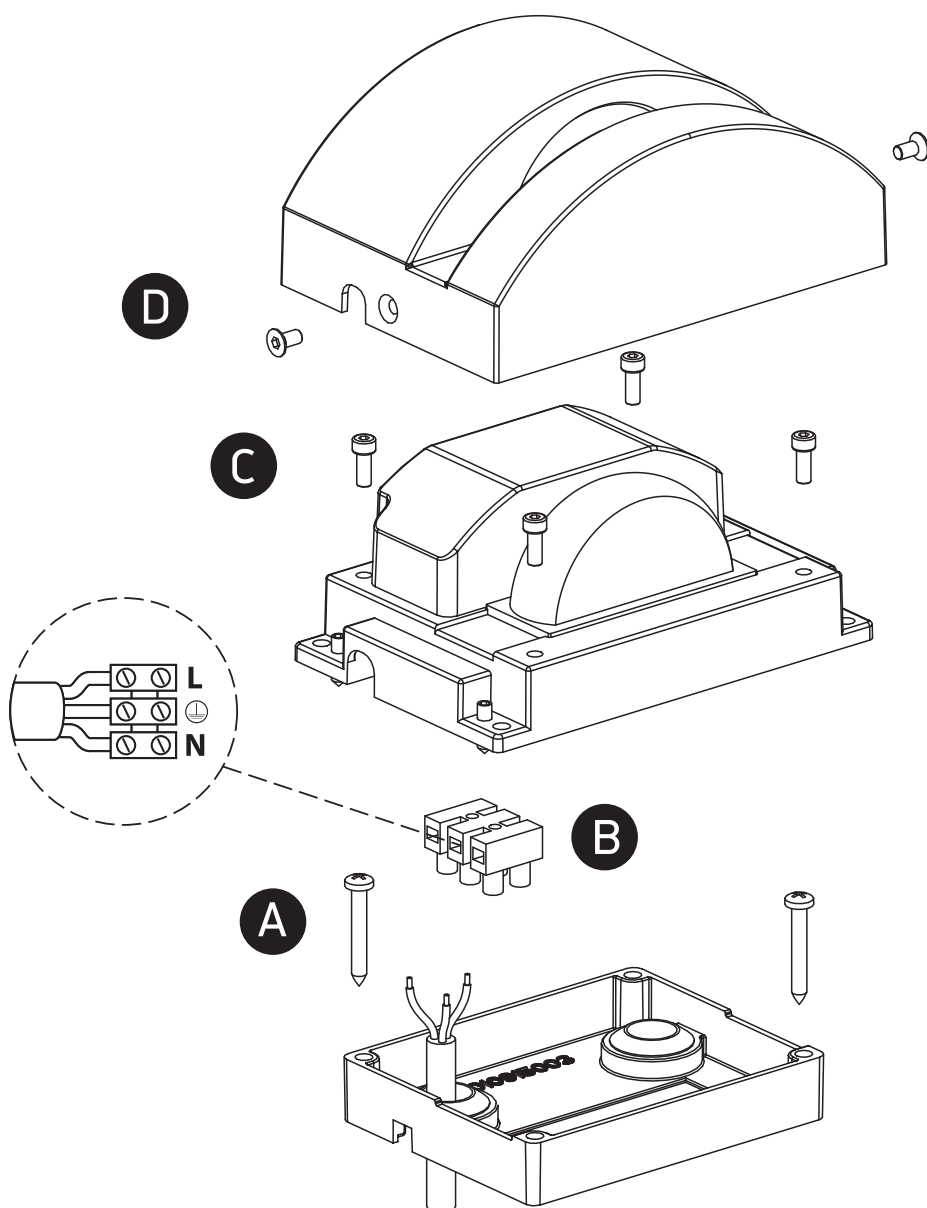

INSTALLATION MANUAL

67454

ecolight

100-240V | 6W | IP65 | Die cast
Complete with 500mA driver.

80 CRI

one
LIGHT

Warnings:

1. Make sure that the product is installed properly before connecting to electricity.
2. Do not cover the fitting.
3. Maintenance and installation should only be carried out by a professional electrician.