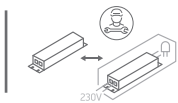

# INSTALLATION MANUAL

67454

**ecolight**

100-240V | 6W | IP65 | Die cast  
Complete with 500mA driver.

**80 CRI**

**one**  
LIGHT