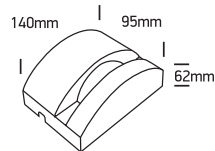

# INSTALLATION MANUAL

67454

**ecolight**

100-240V | 6W | IP65 | Die cast  
Complete with 500mA driver.

**80 CRI**

**one**  
LIGHT