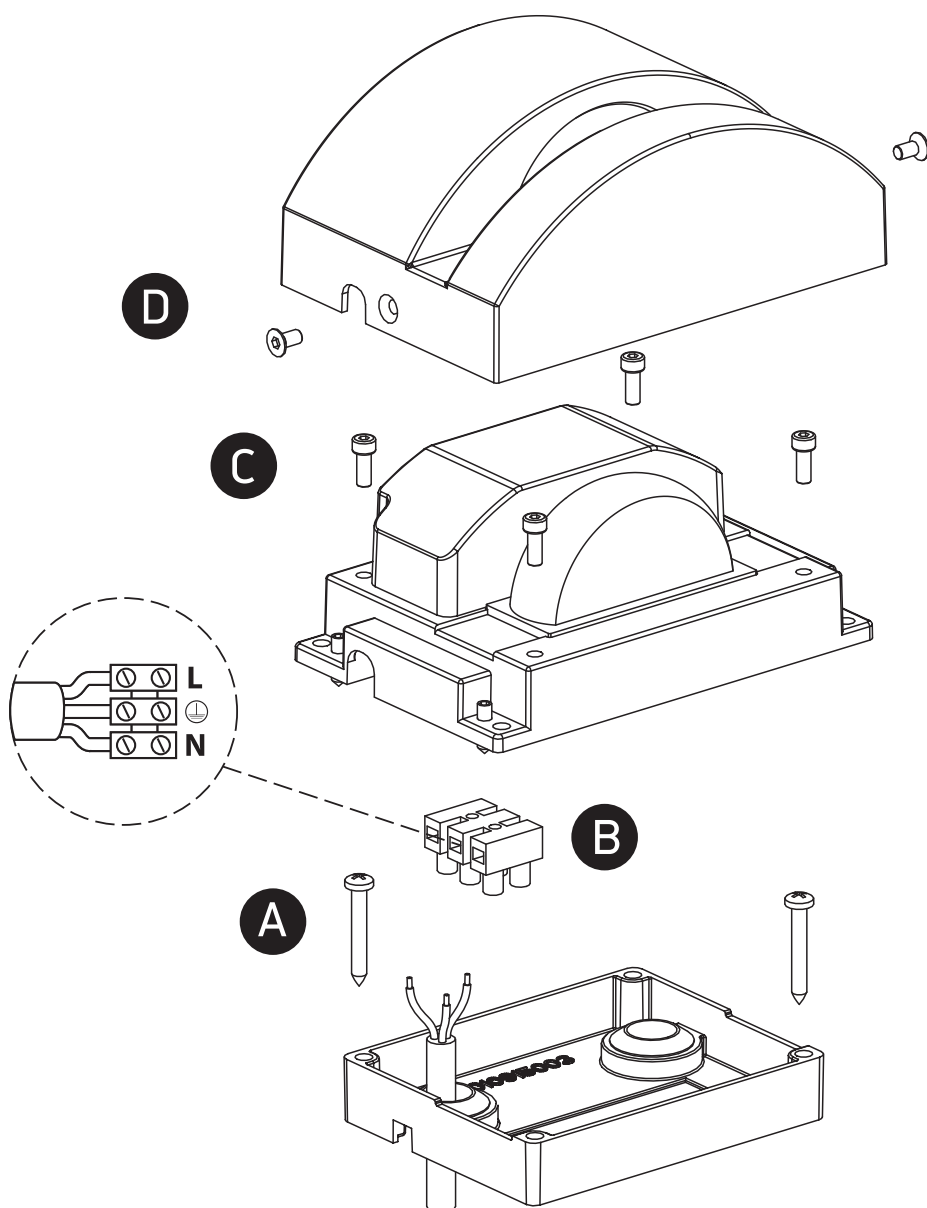

# INSTALLATION MANUAL

67454

**ecolight**

100-240V | 6W | IP65 | Die cast  
Complete with 500mA driver.

**80 CRI**

**one**  
LIGHT