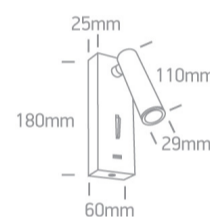

17 Hotel & Bedroom>Reading Spots Aluminium

65746A/W/W

3W COB LED bedside adjustable fitting with USB charging socket and switch, ideal for room hotel installation, IP20.

Complete with driver.

Complies with standard EN60598-1 and any other specific standards.

Downloads

Dimensions

Physical Specification

Item Group	17 Hotel & Bedroom
Family	Reading Spots Aluminium
Order Code	65746A/W/W
Colour	White
Material	Aluminium
Shape	Rectangular
Length	60mm
Width	25mm
Height	180mm
Surface Wall	Yes
Indoor	Yes
Adjustable	2 Directions

Gear	Built In
Fitting + Driver	
Input Voltage	100-240V
50 Hz	Yes
60 Hz	Yes
Safety Class	
Power(Watts)	3W
IP Rating	IP20
Light Source	LED built in
Dimmable	No
F Mark	

Fitting	
Input Type	Constant Current
Input Current	700mA
Voltage	4V
Safety Class	
Power(Watts)	2,8W
IP Rating	IP20
Light Source	LED built in
LED Type	COB
LED Brand	Samsung

Colour Temperature	3000K
Lumen Output	150lm
Light Efficiency	50lm/W
CRI	80
Beam Angle	36°
Illumination Diagram	

Packing Info

Box Weight	0.475kg
Pcs/Carton	24
Barcode	5291889062608
HS Code	9405413990

Certification & Warranty