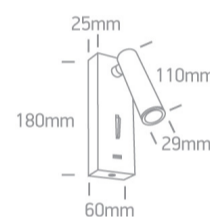

17 Hotel & Bedroom>Reading Spots Aluminium

65746A/B/W

3W COB LED bedside adjustable fitting with USB charging socket and switch, ideal for room hotel installation, IP20.

Complete with driver.

Complies with standard EN60598-1 and any other specific standards.

Downloads

Dimensions

Physical Specification

Item Group	17 Hotel & Bedroom
Family	Reading Spots Aluminium
Order Code	65746A/B/W
Colour	Black
Material	Aluminium
Shape	Rectangular
Length	60mm
Width	25mm
Height	180mm
Surface Wall	Yes
Indoor	Yes
Adjustable	2 Directions

Gear	Built In
Fitting + Driver	
Input Voltage	100-240V
50 Hz	Yes
60 Hz	Yes
Safety Class	
Power(Watts)	3W
IP Rating	IP20
Light Source	LED built in
Dimmable	No
F Mark	

Fitting	
Input Type	Constant Current
Input Current	700mA
Voltage	4V
Safety Class	
Power(Watts)	2,8W
IP Rating	IP20
Light Source	LED built in
LED Type	COB
LED Brand	Samsung

Colour Temperature	3000K
Lumen Output	150lm
Light Efficiency	50lm/W
CRI	80
Beam Angle	36°
Illumination Diagram	

Packing Info

Box Weight	0.475kg
Pcs/Carton	24
Barcode	5291889062615
HS Code	9405413990

Certification & Warranty