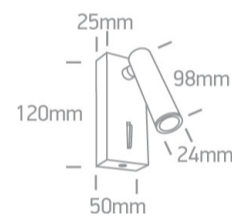

14 Wall & Ceiling LED>Reading Spots Aluminium

65746/W/W

3W COB LED bedside adjustable fitting, ideal for room hotel installation, IP20.

Complete with driver.

Complies with standard EN60598-1 and any other specific standards.

Downloads

Dimensions

Physical Specification

Item Group	14 Wall & Ceiling LED
Family	Reading Spots Aluminium
Order Code	65746/W/W
Colour	White
Material	Aluminium
Shape	Rectangular
Length	50mm
Width	25mm
Height	120mm
Surface Wall	Yes
Indoor	Yes
Adjustable	2 Directions

Gear	Built In
Fitting + Driver	
Input Voltage	100-240V
50 Hz	Yes
60 Hz	Yes
Safety Class	
Power(Watts)	3W
IP Rating	IP20
Light Source	LED built in
Dimmable	No
F Mark	

Fitting	
Input Type	Constant Current
Input Current	700mA
Voltage	4V
Safety Class	
Power(Watts)	2,8W
IP Rating	IP20
Light Source	LED built in
LED Type	COB
LED Brand	Samsung

Colour Temperature	3000K
Lumen Output	150lm
Light Efficiency	50lm/W
CRI	80
Beam Angle	36°
Illumination Diagram	

Packing Info

Pcs/Carton	24
Barcode	5291889062578
HS Code	9405409900

Energy Label

Certification & Warranty