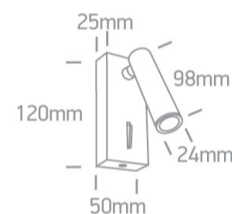

14 Wall & Ceiling LED>Reading Spots Aluminium

65746/C/W

3W COB LED bedside adjustable fitting , ideal for room hotel installation, IP20.

Complete with driver.

Complies with standard EN60598-1 and any other specific standards.

Downloads

Dimensions

Physical Specification

Item Group	14 Wall & Ceiling LED
Family	Reading Spots Aluminium
Order Code	65746/C/W
Colour	Chrome
Material	Aluminium
Shape	Rectangular
Length	50mm
Width	25mm
Height	120mm
Surface Wall	Yes
Indoor	Yes
Adjustable	2 Directions

Gear	Built In
Fitting + Driver	
Input Voltage	100-240V
50 Hz	Yes
60 Hz	Yes
Safety Class	
Power(Watts)	3W
IP Rating	IP20
Light Source	LED built in
Dimmable	No
F Mark	

Fitting	
Input Type	Constant Current
Input Current	700mA
Voltage	4V
Safety Class	
Power(Watts)	2,8W
IP Rating	IP20
Light Source	LED built in
LED Type	COB
LED Brand	Samsung

Colour Temperature	3000K
Lumen Output	150lm
Light Efficiency	50lm/W
CRI	80
Beam Angle	36°
Illumination Diagram	

Packing Info

Pcs/Carton	24
Barcode	5291889062592
HS Code	9405409900

Energy Label

Certification & Warranty