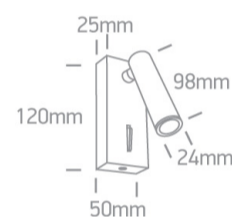

17 Hotel & Bedroom>Reading Spots Aluminium

65746/B/W

3W COB LED bedside adjustable fitting , ideal for room hotel installation, IP20.

Complete with driver.

Complies with standard EN60598-1 and any other specific standards.

Downloads

Dimensions

Physical Specification

Item Group	17 Hotel & Bedroom
Family	Reading Spots Aluminium
Order Code	65746/B/W
Colour	Black
Material	Aluminium
Shape	Rectangular
Length	50mm
Width	25mm
Height	120mm
Surface Wall	Yes
Indoor	Yes
Adjustable	2 Directions

Gear		Built In
Fitting + Driver		
Input Voltage		100-240V
50 Hz		Yes
60 Hz		Yes
Safety Class		
Power(Watts)		3W
IP Rating		IP20
Light Source		LED built in
Dimmable		No
F Mark		
Fitting		
Input Type		Constant Current
Input Current		700mA
Voltage		4V
Safety Class		
Power(Watts)		2,8W
IP Rating		IP20
Light Source		LED built in
LED Type		COB
LED Brand		Samsung
Gear		
Gear Type		Led Driver
Input Voltage		100-240V
50 Hz		Yes
60 Hz		Yes
Power(Watts)		1,75-2,8W

Power Factor	0,5
Constant Current	Yes
700mA	2,5-4v
IP Rating	IP20
Safety Class	
Dimmable	No
Brand	Eaglrse

Illumination Data

Colour Temperature	3000K
Lumen Output	150lm
Light Efficiency	50lm/W
CRI	80
Beam Angle	36°
Illumination Diagram	