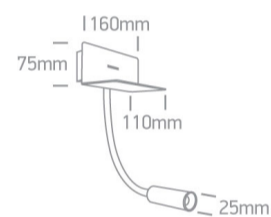

17 Hotel &amp; Bedroom&gt;Reading Spots Aluminium

65744/W/W

3W COB LED bedside adjustable fitting with USB charging socket and switch, ideal for room hotel installation, IP20.

Complete with driver.

Complies with standard EN60598-1 and any other specific standards.

## Dimensions

## Physical Specification

Item Group	17 Hotel & Bedroom
Family	Reading Spots Aluminium
Order Code	65744/W/W
Colour	White
Material	Aluminium
Shape	Rectangular
Length	160mm
Width	90mm
Height	110mm
Surface Wall	Yes
Indoor	Yes
Adjustable	2 Directions

#### Packing Info

Box Length	25,5cm
Box Width	12,5cm
Box Height	18,5cm
Box Weight	1.116kg
Pcs/Carton	12
Barcode	5291889058571
HS Code	9405413990

Certification & Warranty

Warranty

2 Years

Weee Directive

Yes

switch to  
**one light!**