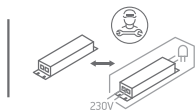

INSTALLATION MANUAL

67448A

ecolight

85
CRI

230V | 36W | IP20 | Metal + plastic
Complete with 900mA driver.

one
LIGHT

Warnings:

1. Make sure that the product is installed properly before connecting to electricity.
2. Do not cover the fitting.
3. Maintenance and installation should only be carried out by a professional electrician.