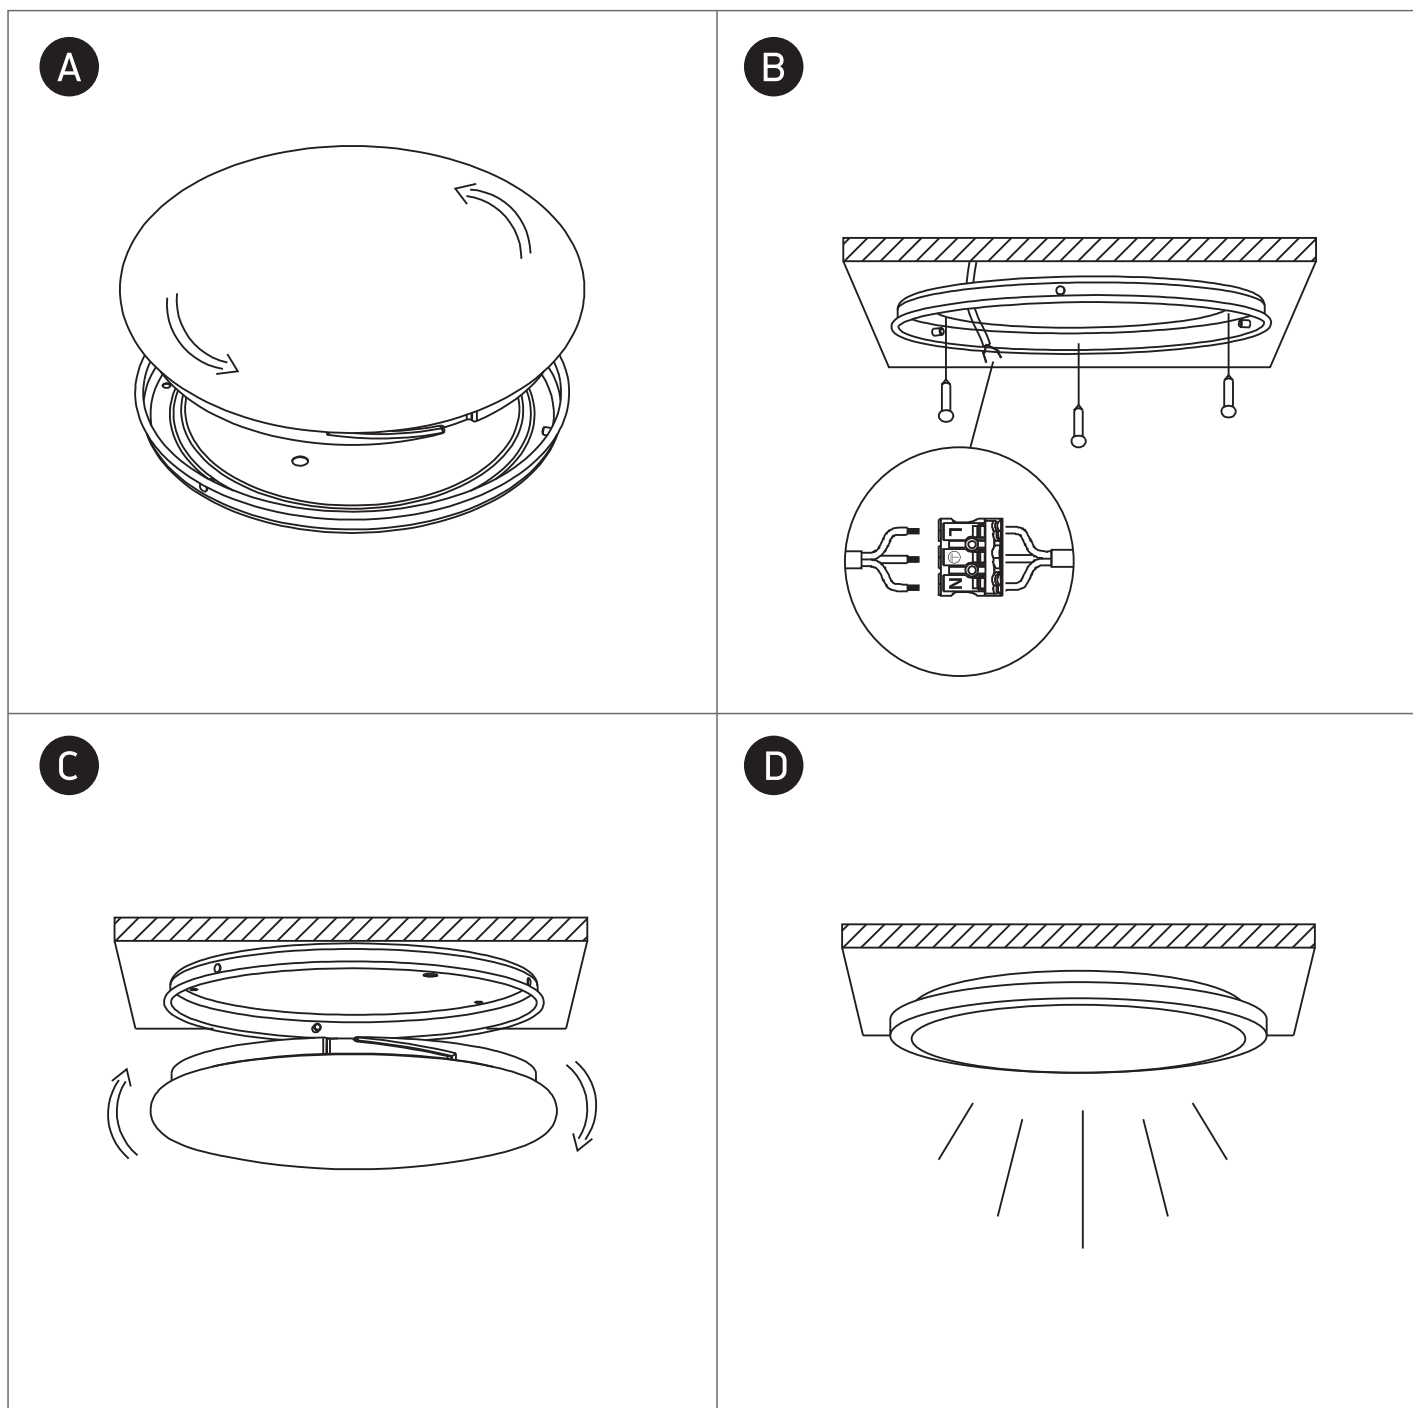

INSTALLATION MANUAL

67448A

ecolight

85
CRI

230V | 36W | IP20 | Metal + plastic
Complete with 900mA driver.

one
LIGHT

Warnings:

1. Make sure that the product is installed properly before connecting to electricity.
2. Do not cover the fitting.
3. Maintenance and installation should only be carried out by a professional electrician.