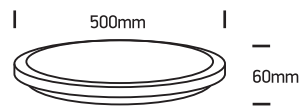

INSTALLATION MANUAL

67448A

ecolight

85
CRI

230V | 36W | IP20 | Metal + plastic
Complete with 900mA driver.

one
LIGHT

Warnings:

1. Make sure that the product is installed properly before connecting to electricity.
2. Do not cover the fitting.
3. Maintenance and installation should only be carried out by a professional electrician.