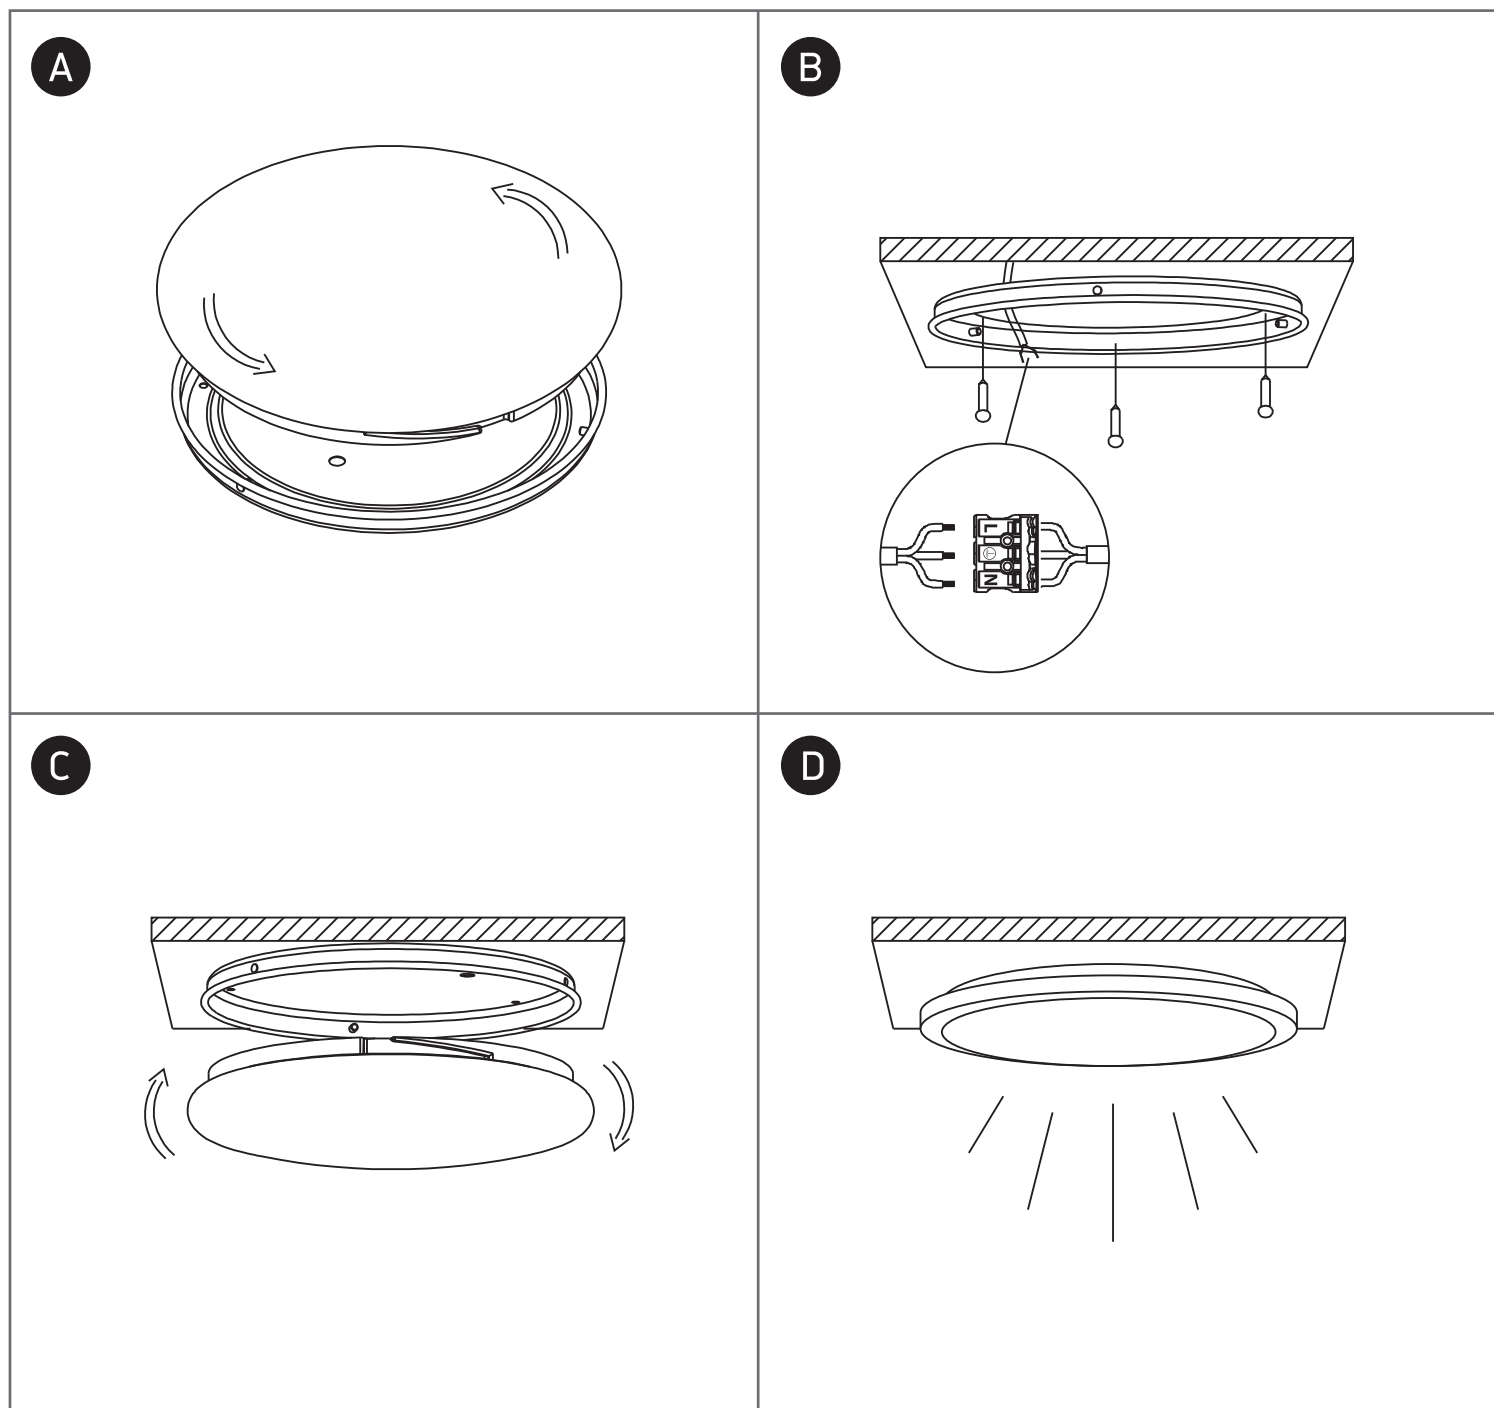

# INSTALLATION MANUAL

67448

**ecolight**

**85  
CRI**

230V | 24W | IP20 | Metal + plastic  
Complete with 550mA driver.

**one**  
LIGHT