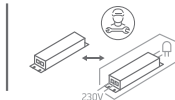

# INSTALLATION MANUAL

67448

**ecolight**

**85  
CRI**

230V | 24W | IP20 | Metal + plastic  
Complete with 550mA driver.

**one**  
LIGHT