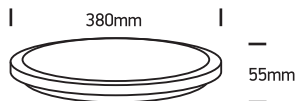

# INSTALLATION MANUAL

67448

**ecolight**

**85  
CRI**

230V | 24W | IP20 | Metal + plastic  
Complete with 550mA driver.

**one**  
LIGHT