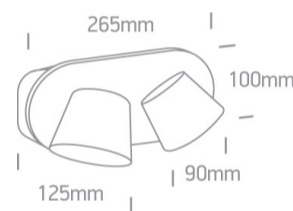

17 Hotel & Bedroom>Hotel Reading Spots

65740A/W/W

2x6W Hotel reading spot .

Complete with driver .

Complies with standard EN60598-1 and any other specific standards.

Downloads

Dimensions

Physical Specification

Item Group	17 Hotel & Bedroom
Family	Hotel Reading Spots
Order Code	65740A/W/W
Colour	White
Material	Aluminium
Shape	Rectangular
Length	265mm
Width	100mm
Height	125mm
Surface Wall	Yes
Indoor	Yes
Adjustable	1 Direction