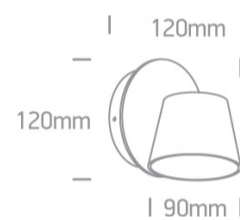

17 Hotel & Bedroom>Hotel Reading Spots

65740/W/W

6W Hotel reading spot .

Complete with driver .

Complies with standard EN60598-1 and any other specific standards.

Downloads

Dimensions

Physical Specification

Item Group	17 Hotel & Bedroom
Family	Hotel Reading Spots
Order Code	65740/W/W
Colour	White
Material	Aluminium
Shape	Circular
Height	120mm
Diameter	120mm
Surface Wall	Yes
Indoor	Yes
Adjustable	1 Direction