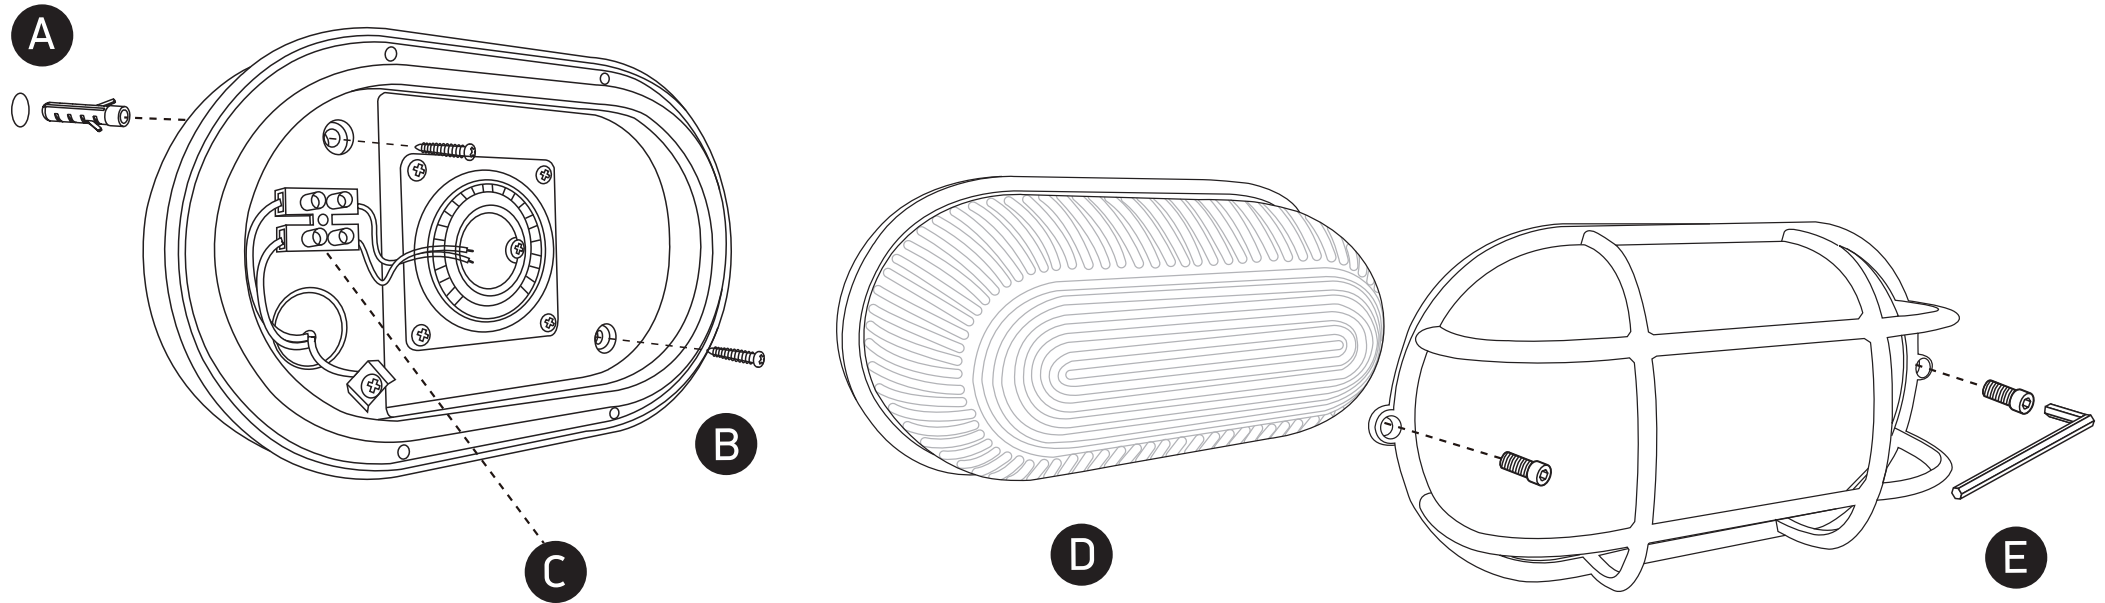

# INSTALLATION MANUAL

67444C

ecolight

230V | SMD 2835 | 10W | IP54 | Die cast

AC LED.

80  
CRI