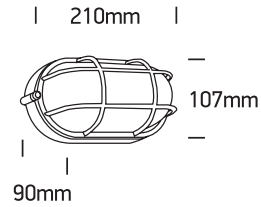

# INSTALLATION MANUAL

67444C

ecolight

230V | SMD 2835 | 10W | IP54 | Die cast

AC LED.

80  
CRI