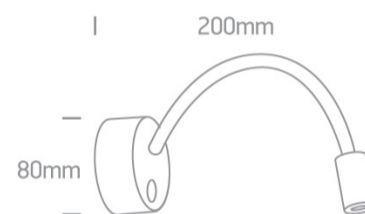

17 Hotel & Bedroom>Reading Spots Aluminium

65738A/W/W

3W COB LED bedside adjustable fitting ideal for room hotel installation, IP20.

Complete with driver.

Complies with standard EN60598-1 and any other specific standards.

Downloads

Dimensions

Physical Specification

Item Group	17 Hotel & Bedroom
Family	Reading Spots Aluminium
Order Code	65738A/W/W
Colour	White
Material	Aluminium
Shape	Circular
Height	200mm
Diameter	80mm
Surface Wall	Yes
Indoor	Yes
Adjustable	2 Directions

Gear		Built In	
Fitting + Driver			
Input Voltage		220-240V	
50 Hz		Yes	
60 Hz		Yes	
Safety Class			
Power(Watts)		3W	
IP Rating		IP20	
Light Source		LED built in	
Dimmable		No	
F Mark			

Fitting			
Input Type		Constant Current	
Input Current		700mA	
Voltage		4V	
Safety Class			
Power(Watts)		2,8W	
IP Rating		IP20	
Light Source		LED built in	
LED Type		COB	
LED Brand		Lumileds	

Illumination Data

Colour Temperature	3000K
Lumen Output	160lm
Light Efficiency	53,33lm/W
CRI	85
Beam Angle	36°
Illumination Diagram	

Packing Info

Box Length	18,5cm
Box Width	18,5cm
Box Height	8,5cm
Box Weight	0,46Kg
Pcs/Carton	24
Barcode	5291889049814
HS Code	9405409900