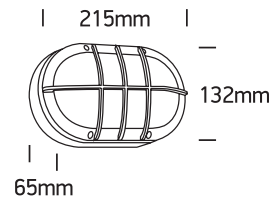

INSTALLATION MANUAL

67442C

ecolight

230V | SMD 2835 | 10W | IP54 | Die cast

AC LED.

80
CRI

Warnings:

1. Make sure that the product is installed properly before connecting to electricity.
2. Do not cover the fitting.
3. Maintenance and installation should only be carried out by a professional electrician.