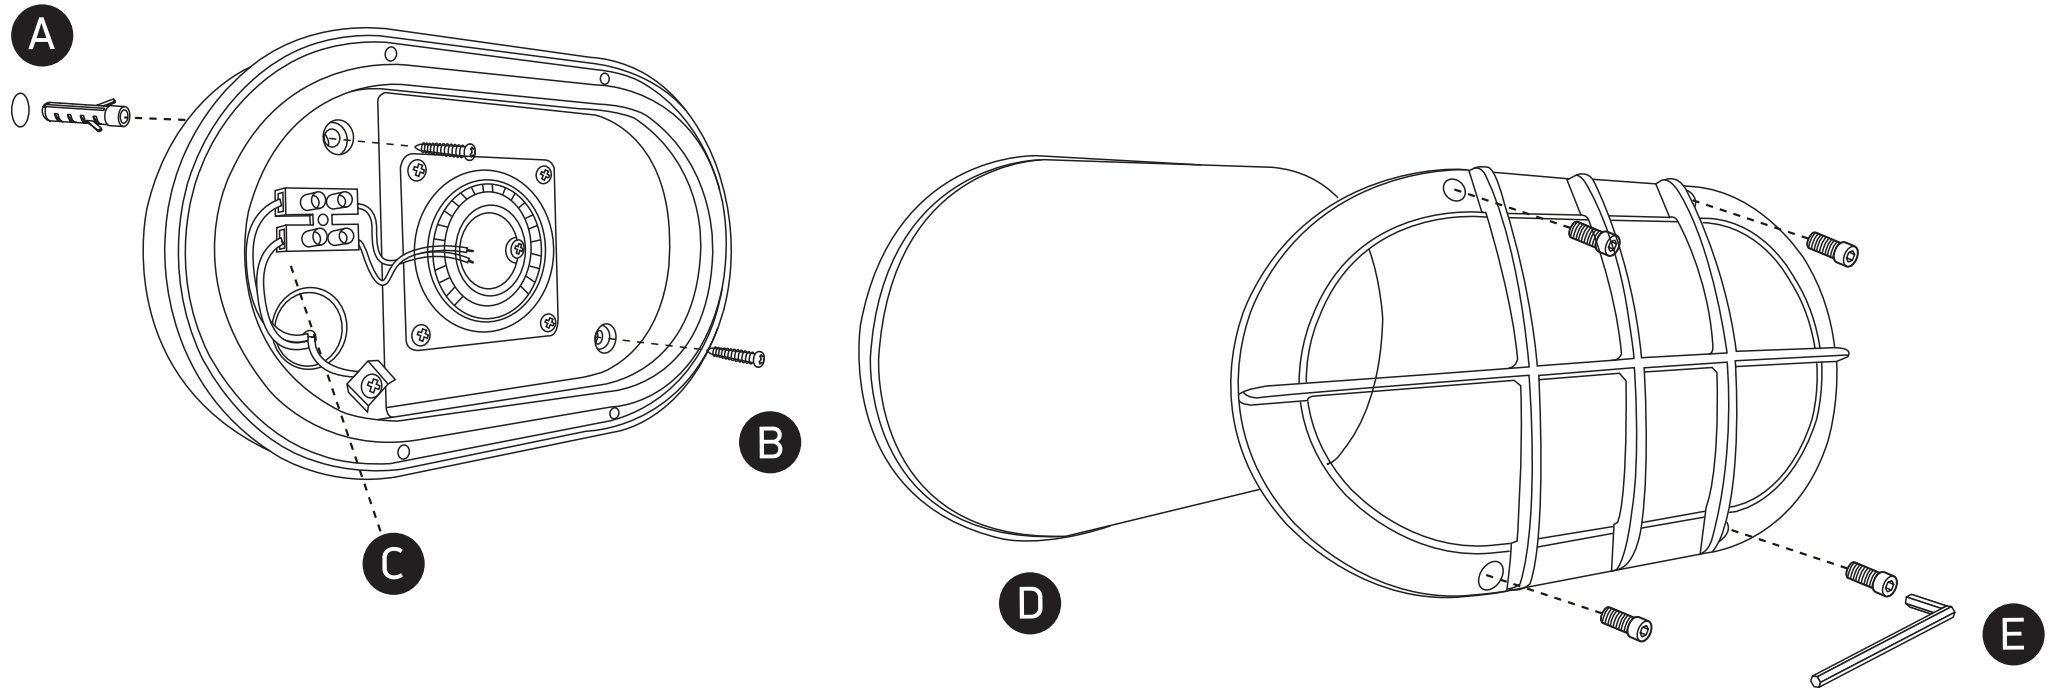

INSTALLATION MANUAL

67442C

ecolight

230V | SMD 2835 | 10W | IP54 | Die cast

AC LED.

80
CRI

Warnings:

1. Make sure that the product is installed properly before connecting to electricity.
2. Do not cover the fitting.
3. Maintenance and installation should only be carried out by a professional electrician.