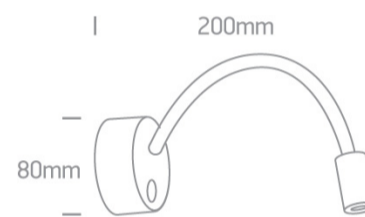

17 Hotel & Bedroom>Reading Spots Aluminium

65738A/B/W

3W COB LED bedside adjustable fitting ideal for room hotel installation, IP20.

Complete with driver.

Complies with standard EN60598-1 and any other specific standards.

Downloads

Dimensions

Physical Specification

Item Group	17 Hotel & Bedroom
Family	Reading Spots Aluminium
Order Code	65738A/B/W
Colour	Black
Material	Aluminium
Shape	Circular
Height	200mm
Diameter	80mm
Surface Wall	Yes
Indoor	Yes
Adjustable	2 Directions

Gear		Built In	
Fitting + Driver			
Input Voltage		220-240V	
50 Hz		Yes	
60 Hz		Yes	
Safety Class			
Power(Watts)		3W	
IP Rating		IP20	
Light Source		LED built in	
Dimmable		No	
F Mark			

Fitting			
Input Type		Constant Current	
Input Current		700mA	
Voltage		4V	
Safety Class			
Power(Watts)		2,8W	
IP Rating		IP20	
Light Source		LED built in	
LED Type		COB	
LED Brand		Lumileds	

Illumination Data

Colour Temperature	3000K
Lumen Output	160lm
Light Efficiency	53,33lm/W
CRI	85
Beam Angle	36°
Illumination Diagram	

Packing Info

Box Length	18,5cm
Box Width	18,5cm
Box Height	8,5cm
Box Weight	0,46Kg
Pcs/Carton	24
Barcode	5291889055280
HS Code	9405409900