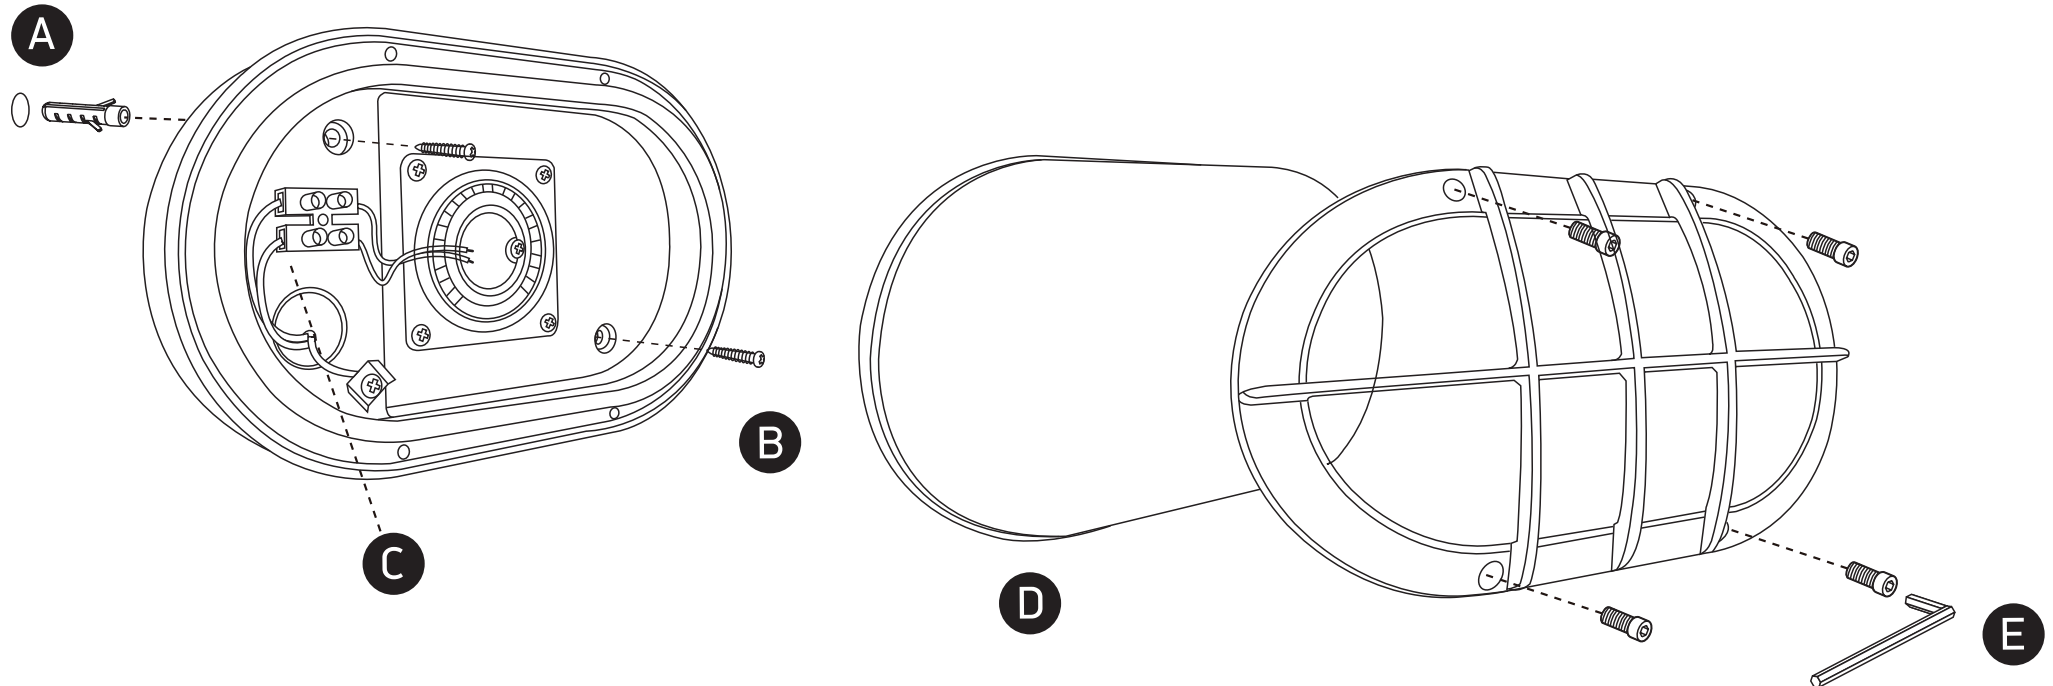

# INSTALLATION MANUAL

67442C

ecolight

230V | SMD 2835 | 10W | IP54 | Die cast

AC LED.

80  
CRI