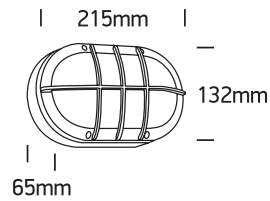

# INSTALLATION MANUAL

67442C

ecolight

230V | SMD 2835 | 10W | IP54 | Die cast

AC LED.

80  
CRI