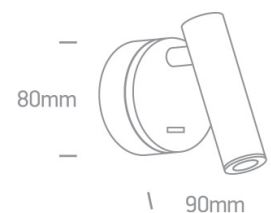

13 Wall & Ceiling LED>Reading Spots Aluminium

65738/W/W

3W COB LED bedside adjustable fitting ideal for room hotel installation, IP20.

Complete with driver.

Complies with standard EN60598-1 and any other specific standards.

Downloads

Dimensions

Physical Specification

Item Group	13 Wall & Ceiling LED
Family	Reading Spots Aluminium
Order Code	65738/W/W
Colour	White
Material	Aluminium
Shape	Circular
Height	90mm
Diameter	80mm
Surface Wall	Yes
Indoor	Yes
Adjustable	2 Directions

Gear		Built In	
Fitting + Driver			
Input Voltage		220-240V	
50 Hz		Yes	
60 Hz		Yes	
Safety Class			
Power(Watts)		3W	
IP Rating		IP20	
Light Source		LED built in	
Dimmable		No	
F Mark			

Fitting			
Input Type		Constant Current	
Input Current		700mA	
Voltage		4V	
Safety Class			
Power(Watts)		2,8W	
IP Rating		IP20	
Light Source		LED built in	
LED Type		COB	
LED Brand		Lumileds	

Illumination Data

Colour Temperature	3000K
Lumen Output	160lm
Light Efficiency	53,33lm/W
CRI	85
Beam Angle	36°
Illumination Diagram	

Packing Info

Box Length	11,5cm
Box Width	10,5cm
Box Height	13cm
Box Weight	0,43Kg
Pcs/Carton	24
Barcode	5291889049791
HS Code	9405409900