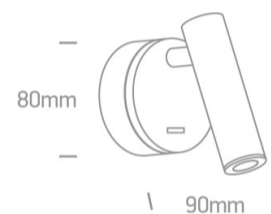

17 Hotel & Bedroom>Reading Spots Aluminium

65738/BBS/W

3W COB LED bedside adjustable fitting ideal for room hotel installation, IP20.

Complete with driver.

Complies with standard EN60598-1 and any other specific standards.

Downloads

Dimensions

Physical Specification

Item Group	17 Hotel & Bedroom
Family	Reading Spots Aluminium
Order Code	65738/BBS/W
Colour	Brushed Brass
Material	Aluminium
Shape	Circular
Height	90mm
Diameter	80mm
Surface Wall	Yes
Indoor	Yes
Adjustable	2 Directions

Gear		Built In	
Fitting + Driver			
Input Voltage		220-240V	
50 Hz		Yes	
60 Hz		Yes	
Safety Class			
Power(Watts)		3W	
IP Rating		IP20	
Light Source		LED built in	
Dimmable		No	
F Mark			

Fitting			
Input Type		Constant Current	
Input Current		700mA	
Voltage		4V	
Safety Class			
Power(Watts)		2,8W	
IP Rating		IP20	
Light Source		LED built in	
LED Type		COB	
LED Brand		Lumileds	

Illumination Data

Colour Temperature	3000K
Lumen Output	160lm
Light Efficiency	53,33lm/W
CRI	85
Beam Angle	36°
Illumination Diagram	

Packing Info

Box Length	11,5cm
Box Width	10,5cm
Box Height	13cm
Box Weight	0,43Kg
Pcs/Carton	24
Barcode	5291889064251
HS Code	9405409900