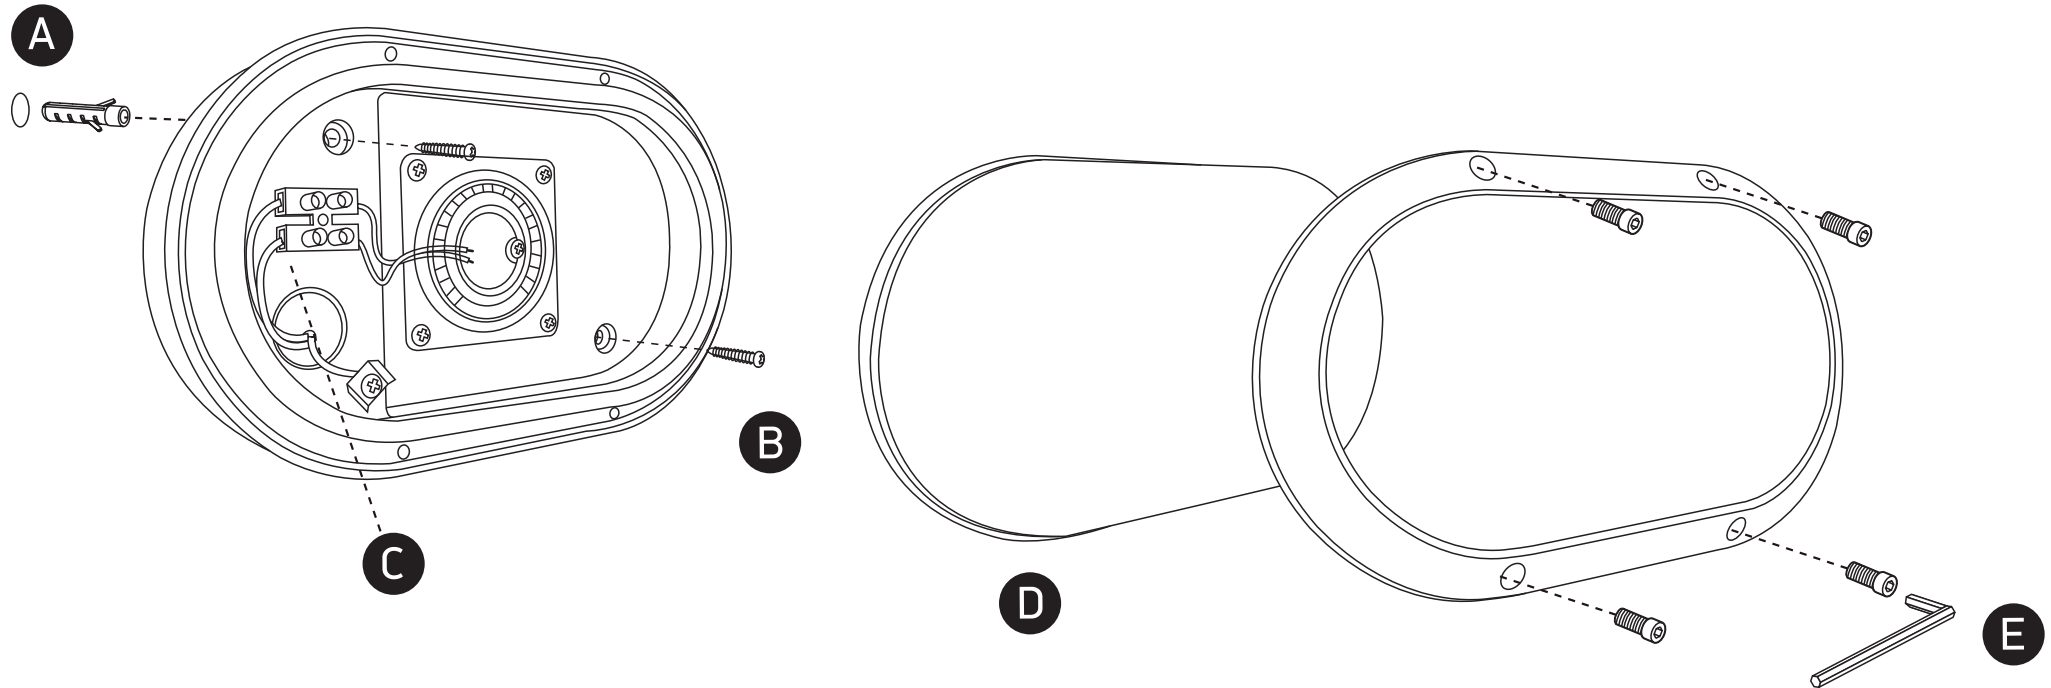

INSTALLATION MANUAL

67442B

ecolight

230V | SMD 2835 | 10W | IP54 | Die cast

AC LED.

80
CRI

Warnings:

1. Make sure that the product is installed properly before connecting to electricity.
2. Do not cover the fitting.
3. Maintenance and installation should only be carried out by a professional electrician.