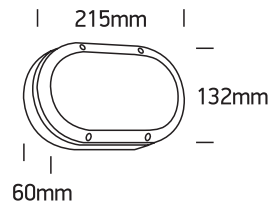

INSTALLATION MANUAL

67442B

ecolight

230V | SMD 2835 | 10W | IP54 | Die cast

AC LED.

80
CRI

Warnings:

1. Make sure that the product is installed properly before connecting to electricity.
2. Do not cover the fitting.
3. Maintenance and installation should only be carried out by a professional electrician.