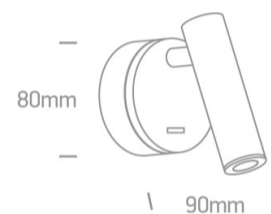

17 Hotel & Bedroom>Reading Spots Aluminium

65738/AL/W

3W COB LED bedside adjustable fitting ideal for room hotel installation, IP20.

Complete with driver.

Complies with standard EN60598-1 and any other specific standards.

Downloads

Dimensions

Physical Specification

Item Group	17 Hotel & Bedroom
Family	Reading Spots Aluminium
Order Code	65738/AL/W
Colour	Aluminium
Material	Aluminium
Shape	Circular
Height	90mm
Diameter	80mm
Surface Wall	Yes
Indoor	Yes
Adjustable	2 Directions

Gear		Built In	
Fitting + Driver			
Input Voltage		100-240V	
50 Hz		Yes	
60 Hz		Yes	
Safety Class			
Power(Watts)		3W	
IP Rating		IP20	
Light Source		LED built in	
Dimmable		No	
F Mark			

Fitting			
Input Type		Constant Current	
Input Current		700mA	
Voltage		4V	
Safety Class			
Power(Watts)		2,8W	
IP Rating		IP20	
Light Source		LED built in	
LED Type		COB	
LED Brand		Lumileds	

Illumination Data

Colour Temperature	3000K
Lumen Output	160lm
Light Efficiency	53,33lm/W
CRI	85
Beam Angle	36°
Illumination Diagram	

Packing Info

Box Length	11,5cm
Box Width	10,5cm
Box Height	13cm
Box Weight	0,43Kg
Pcs/Carton	24
Barcode	5291889049807
HS Code	9405409900