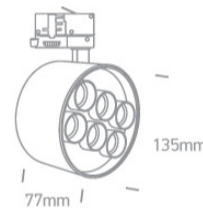

09 Track Lights&gt;Dark Light Tubes Track Lights

65656DT/B/W

36W SMD LED track spot with, ideal for shops and showrooms.

Complete with 1000mA driver.

Complies with standard EN60598-1 and any other specific standards.

## Dimensions

Black

Material

Aluminium

Shape

Circular

Height

77mm

Diameter	135mm
Track mounted	Yes
Indoor	Yes
Adjustable	2 Directions