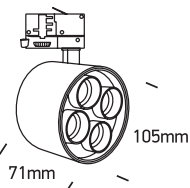

INSTALLATION MANUAL

65656CT

ecotrackspot

DARK
LIGHT

one
LIGHT

230V | SMD 5050 | 24W | IP20 | Aluminium | Adjustable
Complete with 700mA driver.

90
CRI

Warnings: