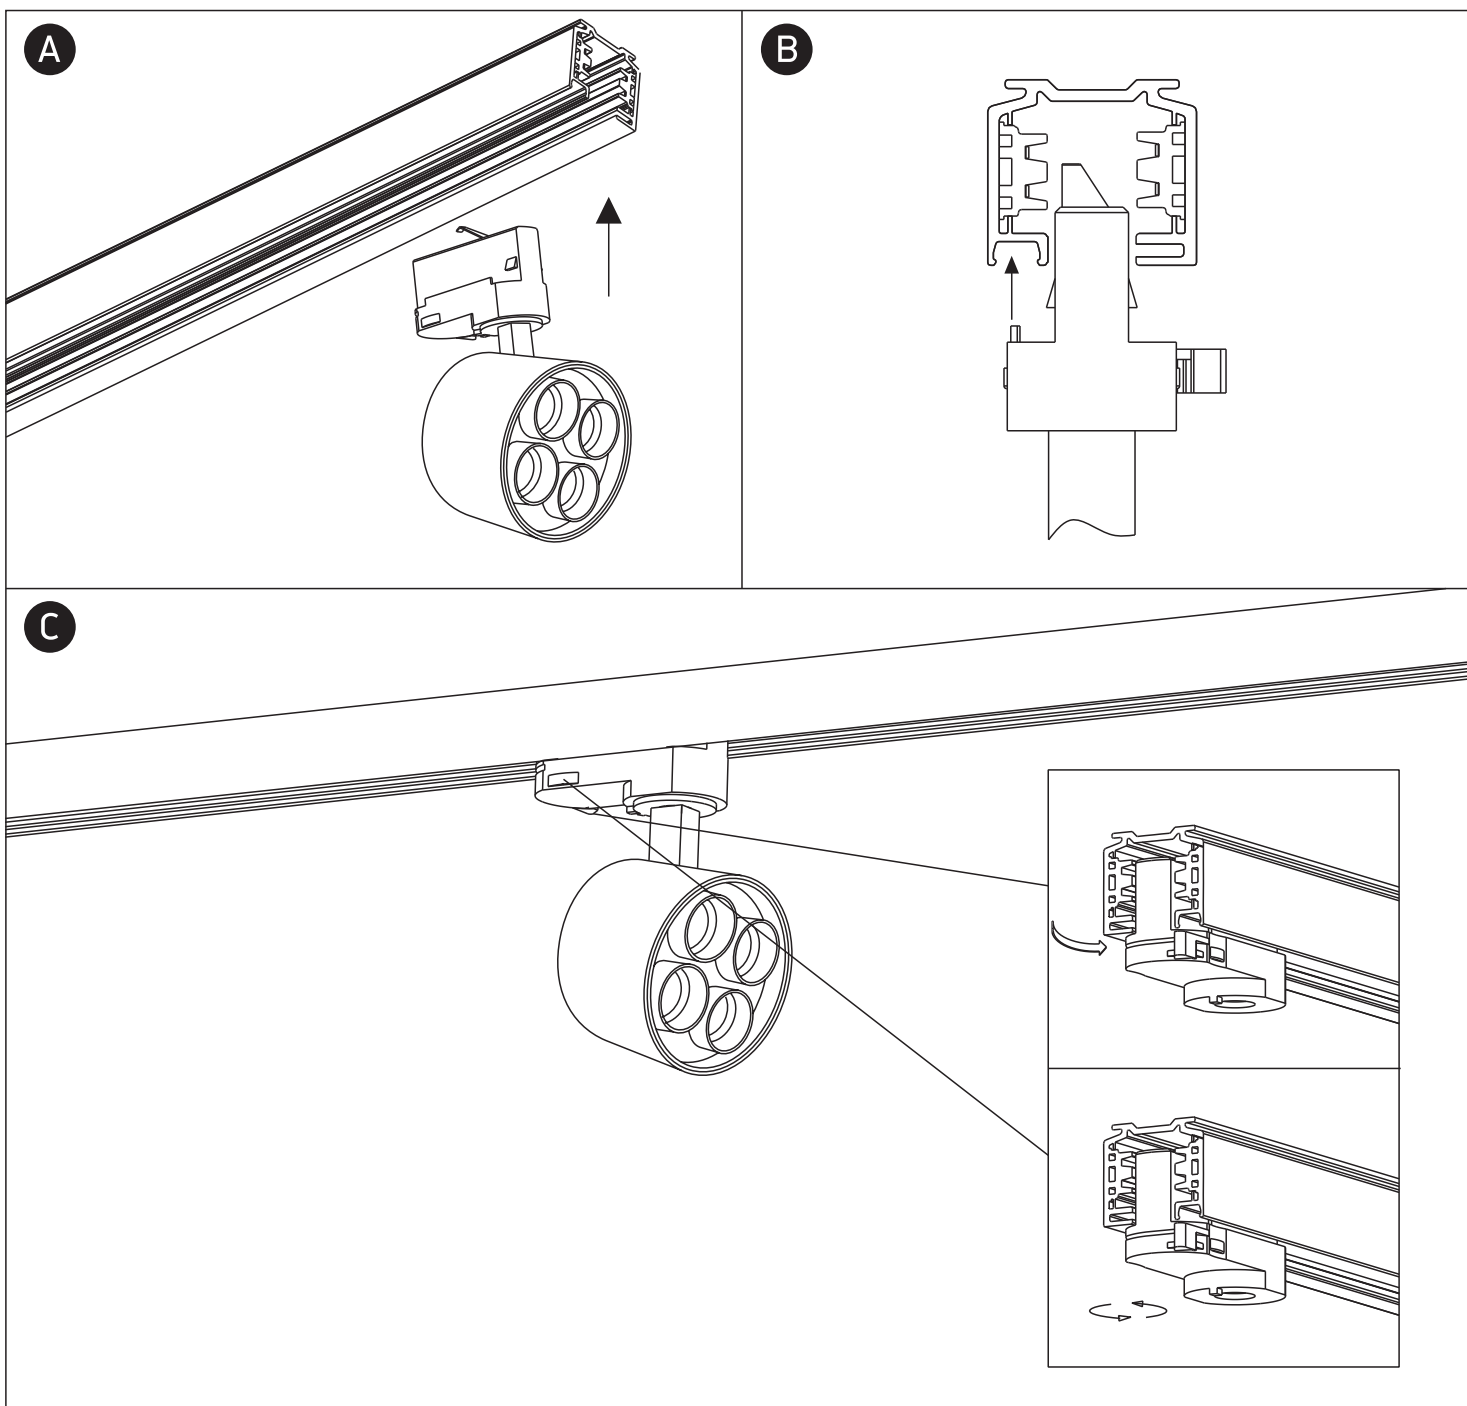

INSTALLATION MANUAL

65656CT

ecotrackspot

DARK
LIGHT

one
LIGHT

230V | SMD 5050 | 24W | IP20 | Aluminium | Adjustable
Complete with 700mA driver.

90
CRI

Warnings: