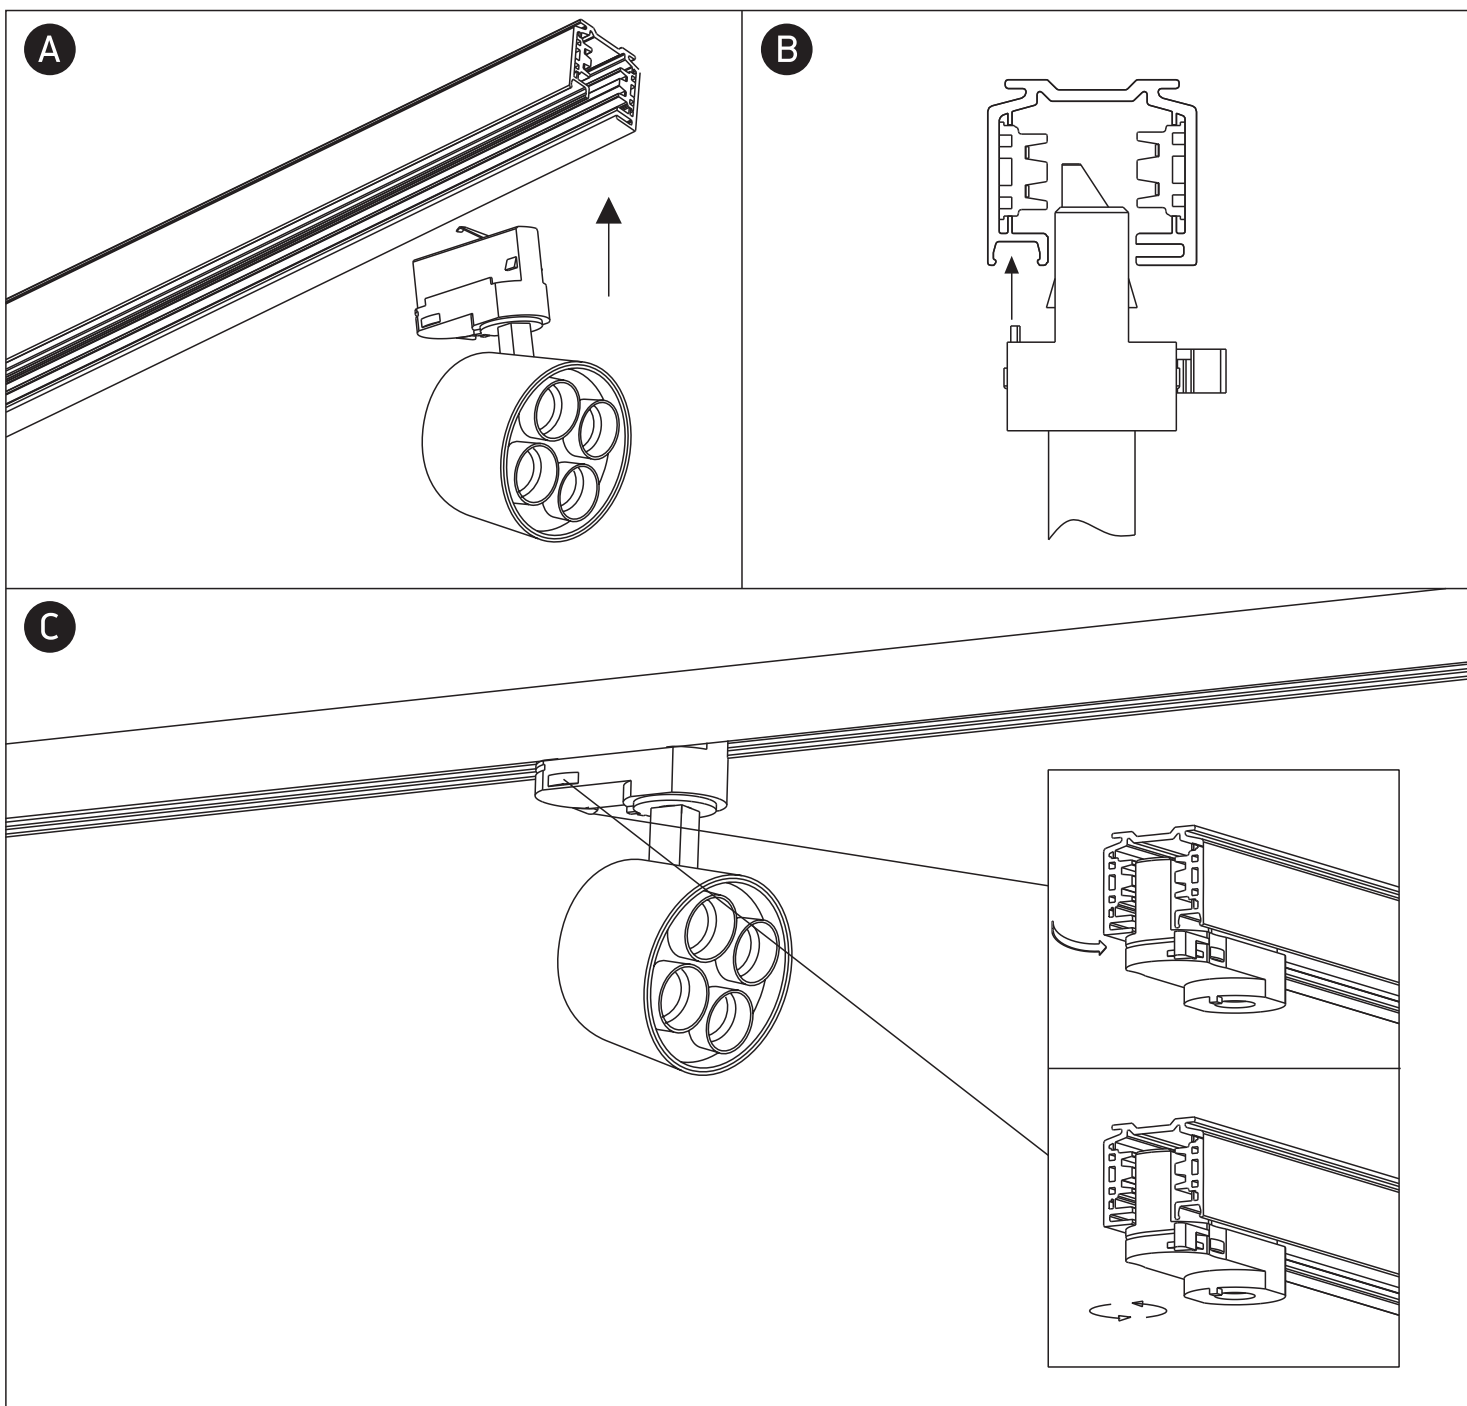

INSTALLATION MANUAL

65656CT

ecotrackspot

DARK LIGHT

230V | SMD 5050 | 24W | IP20 | Aluminium | Adjustable
Complete with 700mA driver.

90 CRI

one
LIGHT

Warnings: