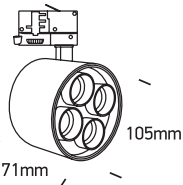

INSTALLATION MANUAL

65656CT

ecotrackspot

DARK LIGHT

230V | SMD 5050 | 24W | IP20 | Aluminium | Adjustable
Complete with 700mA driver.

90 CRI

one
LIGHT

Warnings: