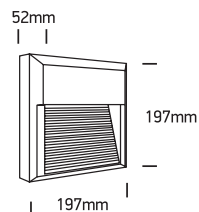

INSTALLATION MANUAL

67430A

ecolight

DARK
LIGHT

80
CRI

230V | SMD 2835 | 8W | IP65 | ABS + PC

Complete with 300mA driver.

NOT
DIMMABLE