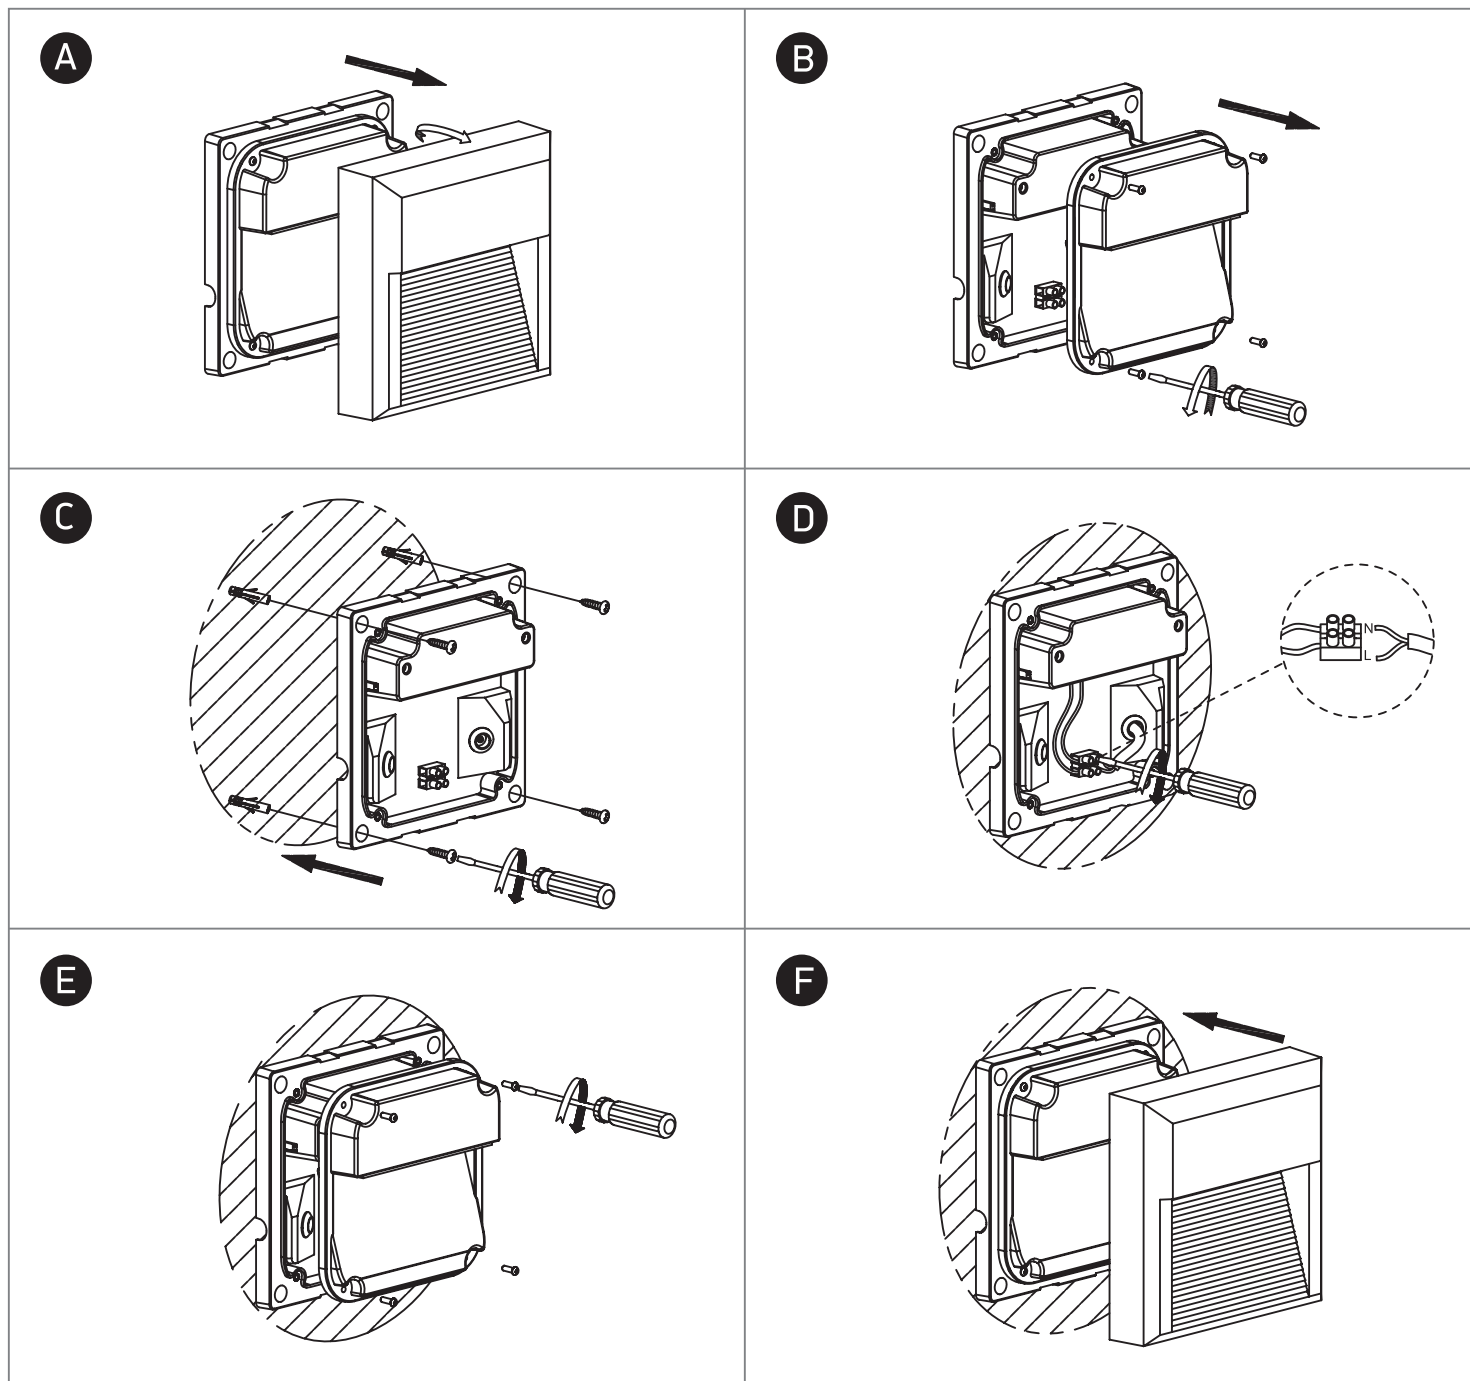

INSTALLATION MANUAL

67430A

ecolight

DARK
LIGHT

80
CRI

230V | SMD 2835 | 8W | IP65 | ABS + PC

Complete with 300mA driver.

NOT
DIMMABLE

one
LIGHT

Warnings:

1. Make sure that the product is installed properly before connecting to electricity.
2. Do not cover the fitting.
3. Maintenance and installation should only be carried out by a professional electrician.