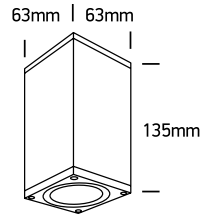

## 67426D

100-240V | MR16 | GU10 | 10W | IP54 | Die cast

**one**  
LIGHT