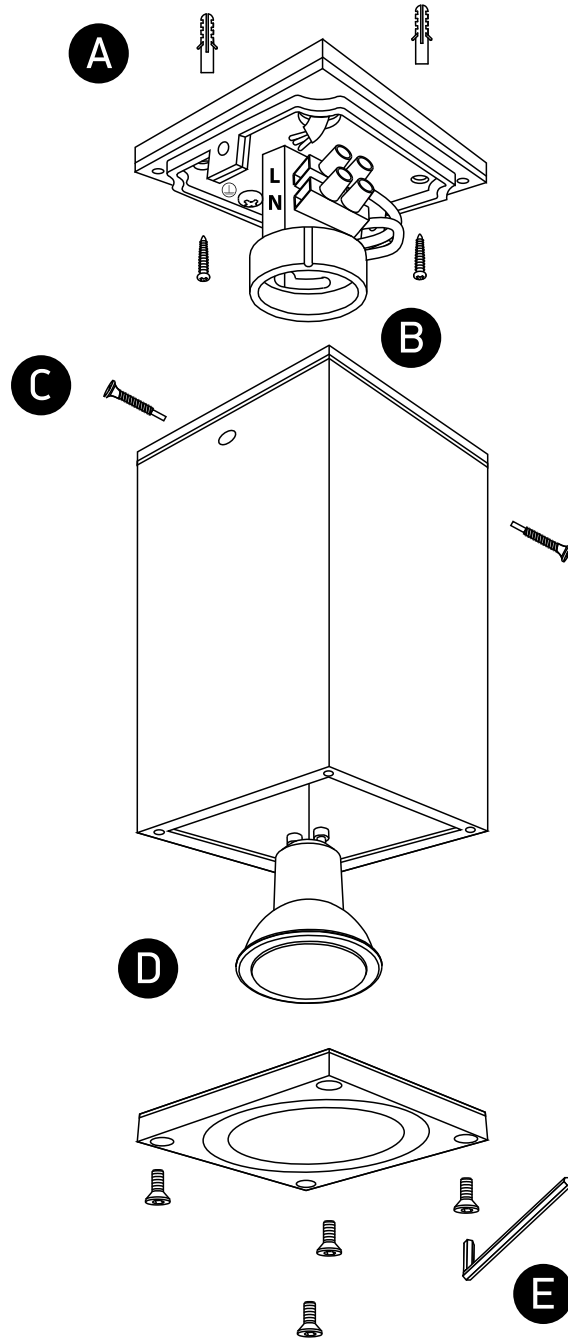

## 67426D

100-240V | MR16 | GU10 | 10W | IP54 | Die cast

**one**  
LIGHT