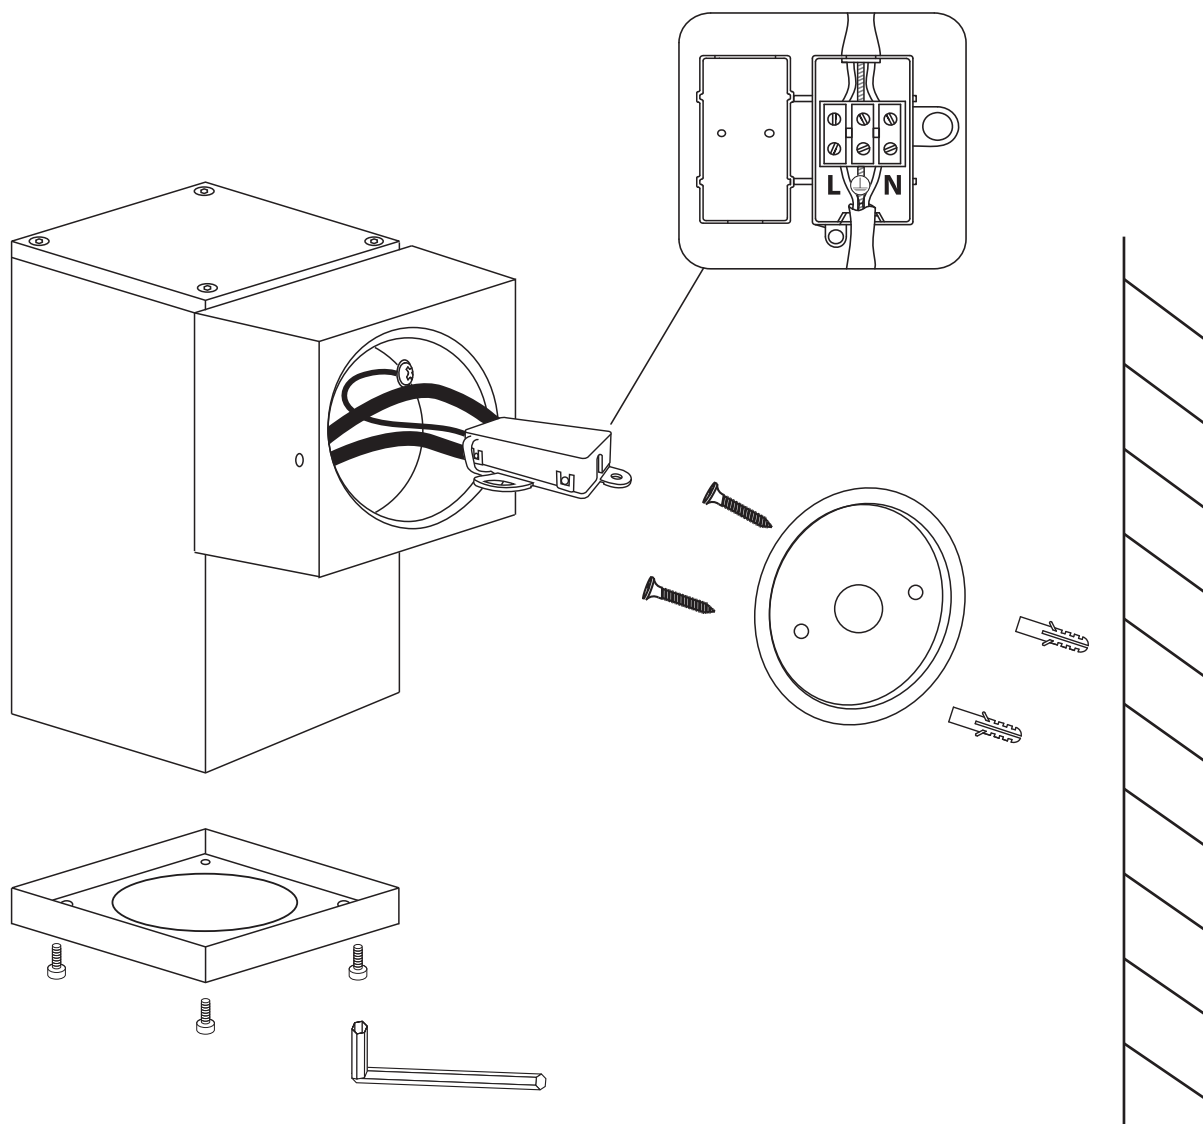

# INSTALLATION MANUAL

67426B

100-240V | MR16 | GU10 | 10W | IP54 | Die cast

one  
LIGHT

## Warnings:

1. Make sure that the product is installed properly before connecting to electricity.
2. Do not cover the fitting.
3. Maintenance and installation should only be carried out by a professional electrician.