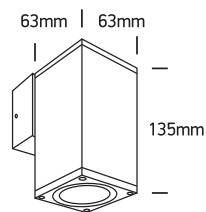

# INSTALLATION MANUAL

67426B

100-240V | MR16 | GU10 | 10W | IP54 | Die cast

one  
LIGHT