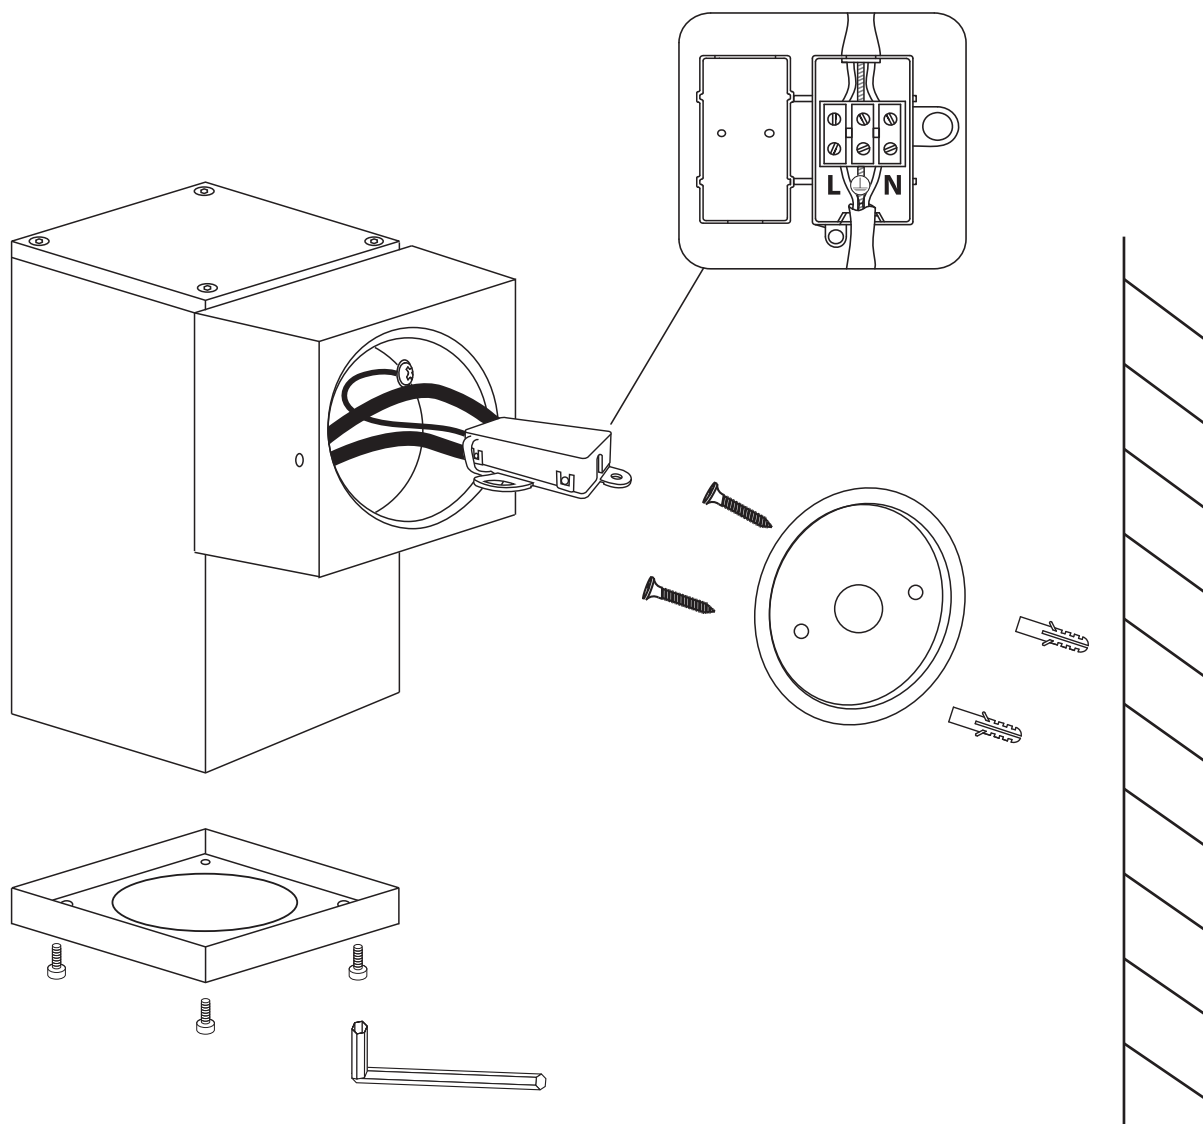

# INSTALLATION MANUAL

67426B

100-240V | MR16 | GU10 | 10W | IP54 | Die cast

**one**  
LIGHT

## Warnings:

1. Make sure that the product is installed properly before connecting to electricity.
2. Do not cover the fitting.
3. Maintenance and installation should only be carried out by a professional electrician.