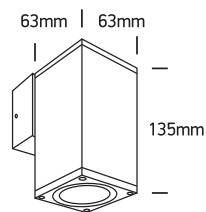

# INSTALLATION MANUAL

67426B

100-240V | MR16 | GU10 | 10W | IP54 | Die cast

**one**  
LIGHT