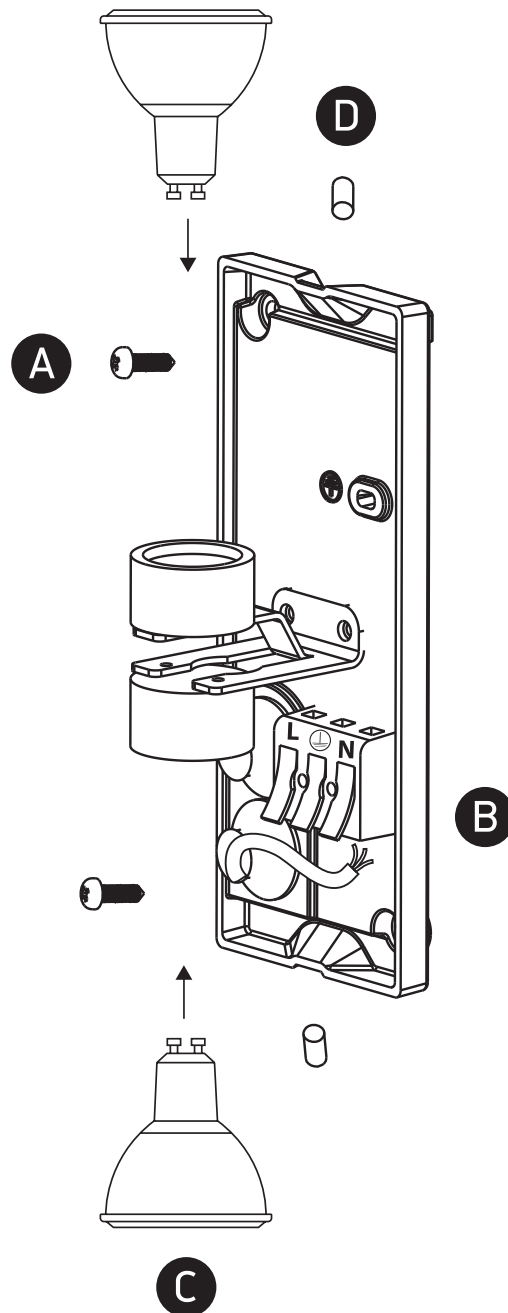

INSTALLATION MANUAL

67426A

one
LIGHT

100-240V | MR16 | GU10 | 2x7W | IP65 | Die cast

Warnings:

1. Make sure that the product is installed properly before connecting to electricity.
2. Do not cover the fitting.
3. Maintenance and installation should only be carried out by a professional electrician.