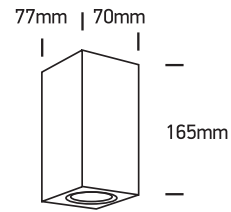

INSTALLATION MANUAL

67426A

one
LIGHT

100-240V | MR16 | GU10 | 2x7W | IP65 | Die cast

Warnings:

1. Make sure that the product is installed properly before connecting to electricity.
2. Do not cover the fitting.
3. Maintenance and installation should only be carried out by a professional electrician.