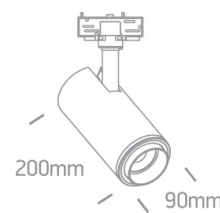

## 65650T/W/W

30W COB LED adjustable beam 20°-60° Track Spot

Complete with 750mA driver.

Complies with standard EN60598-1 and any other specific standards.

## Dimensions

White

Material

Aluminium

Shape

Circular

Height

200mm

Diameter	90mm
Track mounted	Yes
Indoor	Yes
Adjustable	2 Directions