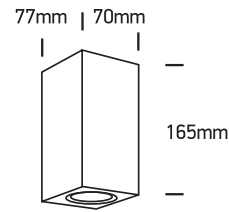

INSTALLATION MANUAL

67426A

one
LIGHT

100-240V | MR16 | GU10 | 2x7W | IP65 | Die cast

Warnings:

1. Make sure that the product is installed properly before connecting to electricity.
2. Do not cover the fitting.
3. Maintenance and installation should only be carried out by a professional electrician.