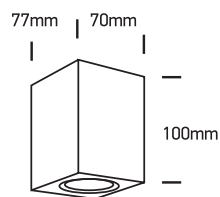

INSTALLATION MANUAL

67426

one
LIGHT

100-240V | MR16 | GU10 | 7W | IP65 | Die cast

Warnings:

1. Make sure that the product is installed properly before connecting to electricity.
2. Do not cover the fitting.
3. Maintenance and installation should only be carried out by a professional electrician.