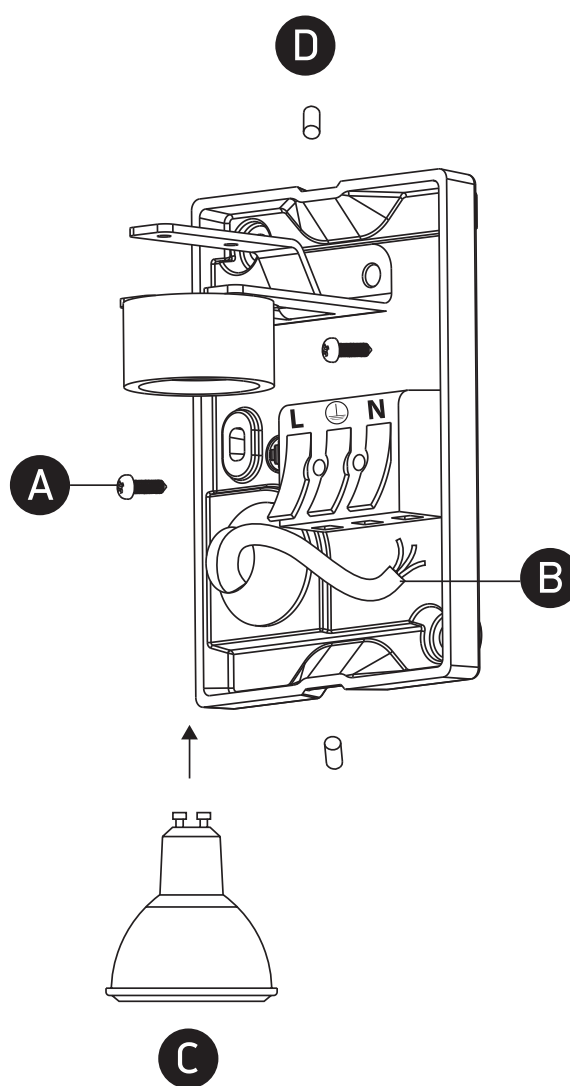

INSTALLATION MANUAL

67426

one
LIGHT

100-240V | MR16 | GU10 | 7W | IP65 | Die cast

Warnings:

1. Make sure that the product is installed properly before connecting to electricity.
2. Do not cover the fitting.
3. Maintenance and installation should only be carried out by a professional electrician.