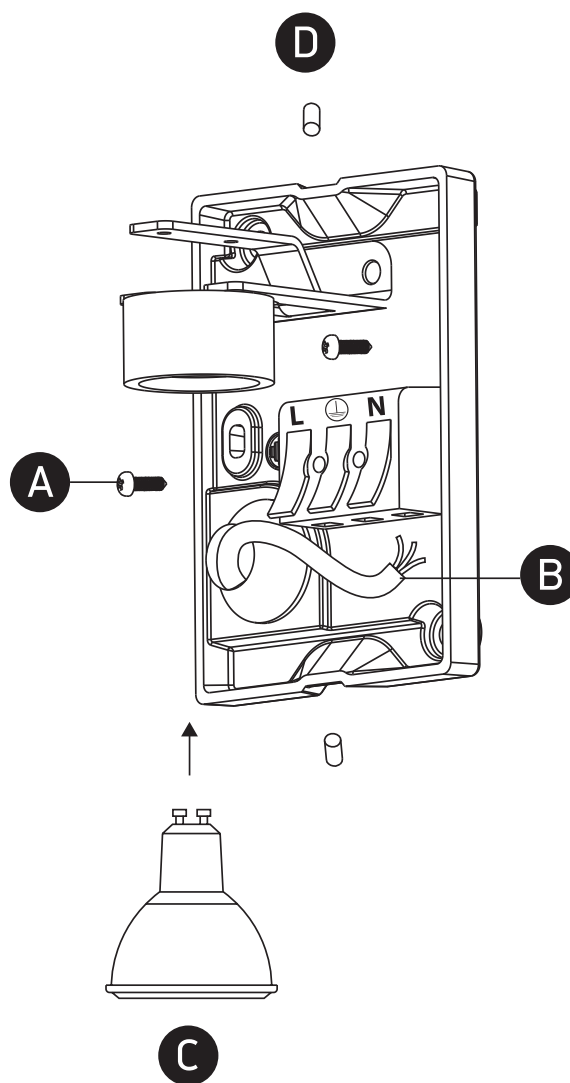

# INSTALLATION MANUAL

67426

**one**  
LIGHT

100-240V | MR16 | GU10 | 7W | IP65 | Die cast

## Warnings:

1. Make sure that the product is installed properly before connecting to electricity.
2. Do not cover the fitting.
3. Maintenance and installation should only be carried out by a professional electrician.