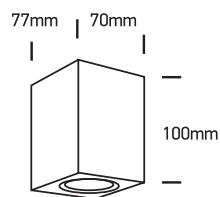

# INSTALLATION MANUAL

67426

**one**  
LIGHT

100-240V | MR16 | GU10 | 7W | IP65 | Die cast