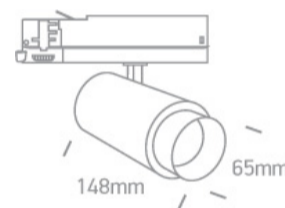

## 65650AT/W/W

15W adjustable beam angle COB LED track spot, ideal for shops and showrooms.

Complete with 350mA driver.

Complies with standard EN60598-1 and any other specific standards.

## Dimensions

White

Material

Aluminium

Shape

Circular

Height

148mm

Diameter	55mm
Track mounted	Yes
Indoor	Yes
Adjustable	2 Directions