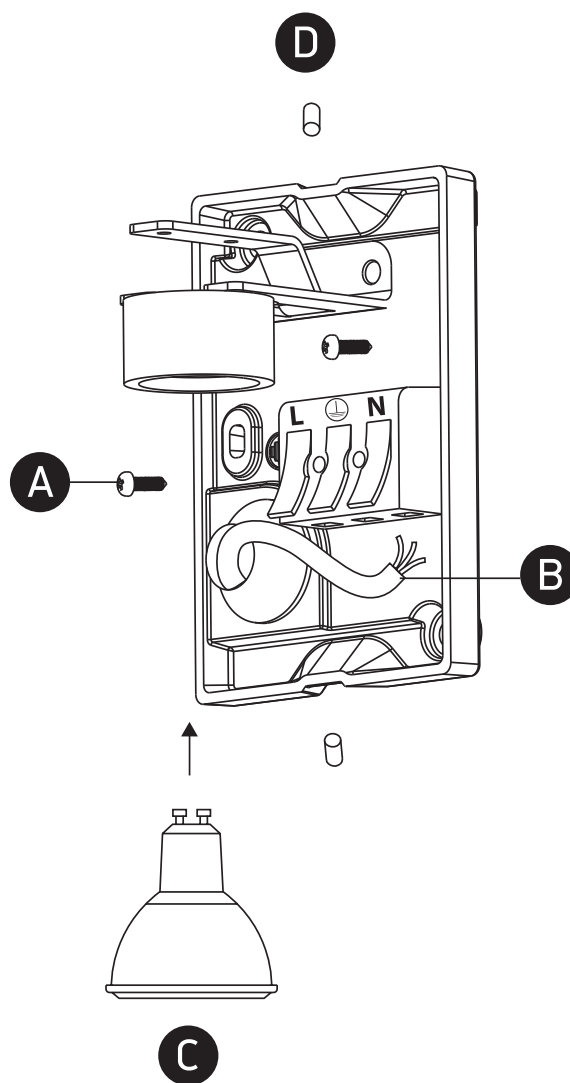

INSTALLATION MANUAL

67426

one
LIGHT

100-240V | MR16 | GU10 | 7W | IP65 | Die cast

Warnings:

1. Make sure that the product is installed properly before connecting to electricity.
2. Do not cover the fitting.
3. Maintenance and installation should only be carried out by a professional electrician.