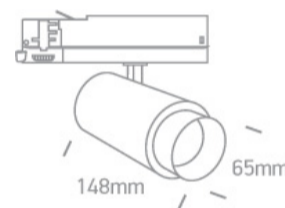

## 65650AT/B/W

15W adjustable beam angle COB LED track spot, ideal for shops and showrooms.

Complete with 350mA driver.

Complies with standard EN60598-1 and any other specific standards.

## Dimensions

Black

Material

Aluminium

Shape

Circular

Height

148mm

Diameter	55mm
Track mounted	Yes
Indoor	Yes
Adjustable	2 Directions