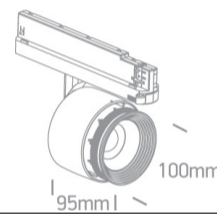

09 Track Lights>The Zoomable Range

65648T/B/W

30W COB LED adjustable beam 12°-60° Track Spot

Complete with 700mA driver.

Complies with standard EN60598-1 and any other specific standards.

Downloads

Dimensions

Height

95mm

| | |
|---------------|--------------|
| Diameter | 100mm |
| Track mounted | Yes |
| Indoor | Yes |
| Adjustable | 2 Directions |

Electrical Characteristics

| | |
|------|----------|
| Gear | Built In |
|------|----------|