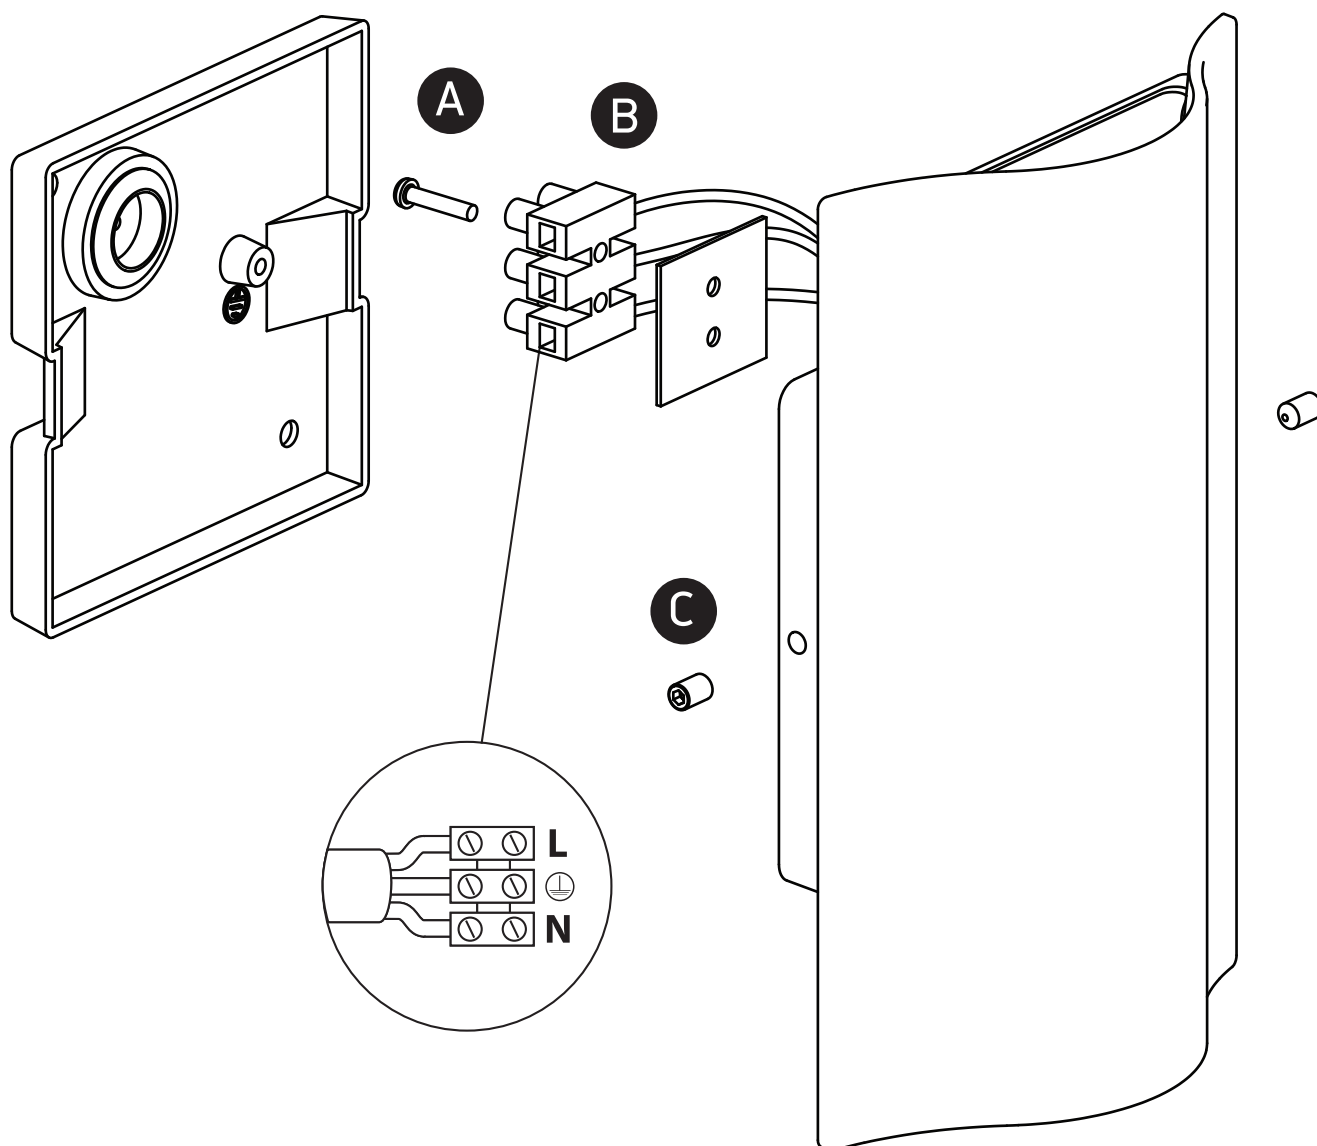

INSTALLATION MANUAL

67422A

ecolight

230V | 2x6W | IP54 | Die cast

Complete with 500mA driver.

80
CRI

Warnings:

1. Make sure that the product is installed properly before connecting to electricity.
2. Do not cover the fitting.
3. Maintenance and installation should only be carried out by a professional electrician.