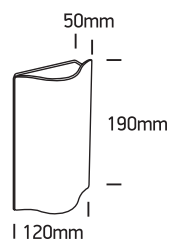

INSTALLATION MANUAL

67422A

ecolight

230V | 2x6W | IP54 | Die cast

Complete with 500mA driver.

80
CRI

Warnings:

1. Make sure that the product is installed properly before connecting to electricity.
2. Do not cover the fitting.
3. Maintenance and installation should only be carried out by a professional electrician.