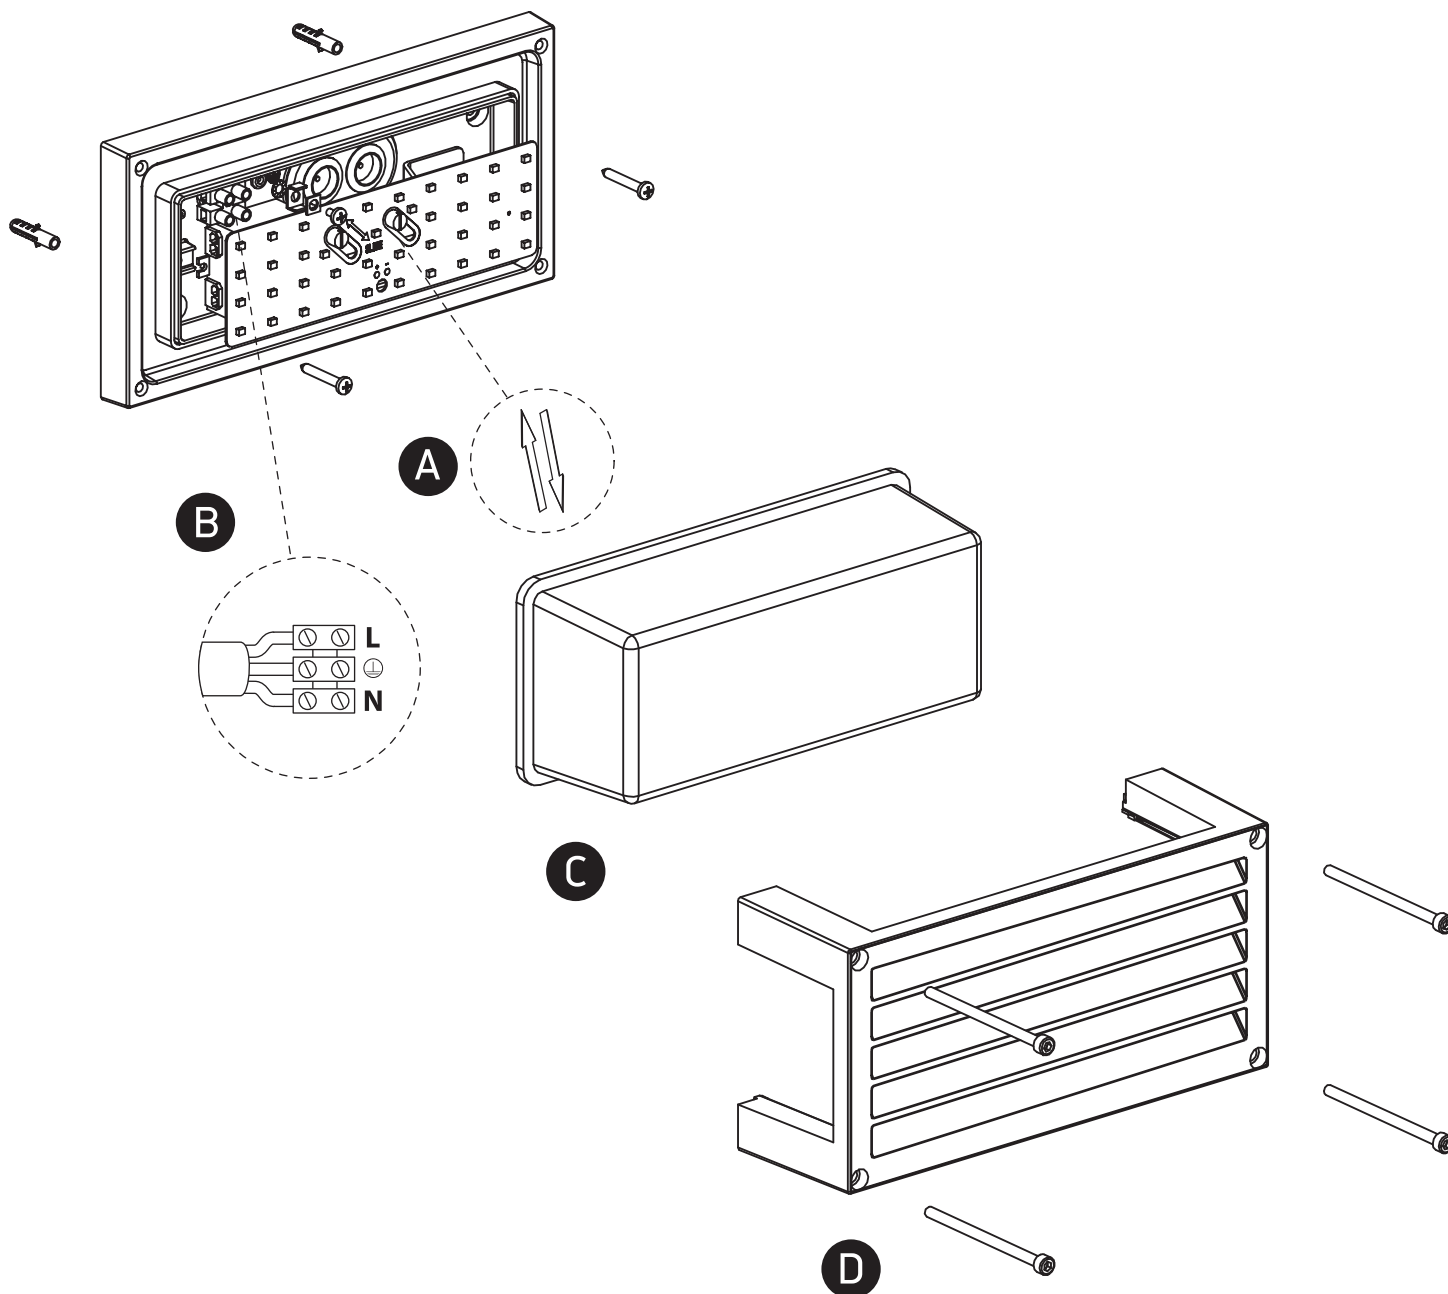

INSTALLATION MANUAL

67420AL

ecolight

230V | SMD 2835 | 7W | IP54 | Die cast + frosted glass
Complete with driver.

80
CRI

Warnings:

1. Make sure that the product is installed properly before connecting to electricity.
2. Do not cover the fitting.
3. Maintenance and installation should only be carried out by a professional electrician.