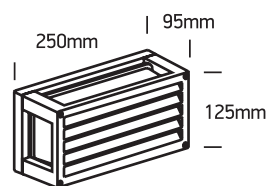

INSTALLATION MANUAL

67420AL

ecolight

230V | SMD 2835 | 7W | IP54 | Die cast + frosted glass
Complete with driver.

80
CRI

Warnings:

1. Make sure that the product is installed properly before connecting to electricity.
2. Do not cover the fitting.
3. Maintenance and installation should only be carried out by a professional electrician.