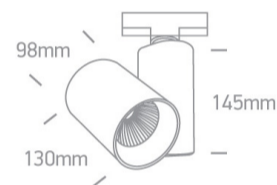

09 Track Lights>The COB Dark Light Cylinder Range Die cast

65640BT/W/W

36W track spot with COB LED, ideal for shops and showrooms.

Supplied with electronic high frequency control driver as standard.

Complies with standard EN60598-1 and any other specific standards.

Downloads

Dimensions

Related items

0740/15

40002A/W

40003A/W

Physical Specification

Item Group

Die Cast

Diffuser Material

Acrylic

Shape

Circular

Height	130mm
Diameter	98mm
Track mounted	Yes
Indoor	Yes
Adjustable	2 Directions

Electrical Characteristics

Gear	Built In
Fitting + Driver	
Input Voltage	220-240V
50 Hz	Yes
60 Hz	Yes
Safety Class	
Power(Watts)	36W
IP Rating	IP20
Light Source	LED built in
Dimmable	No

Illumination Data

Colour Temperature	3000K
Lumen Output	2400lm
Light Efficiency	66,67lm/W
CRI	80
Beam Angle	36°
Illumination Diagram	
Dark Light	Yes

Packing Info

Box Length	24cm
Box Width	17,5cm

Box Height	11cm
Box Weight	1,3kg
Pcs/Carton	16
Barcode	5291889047810
HS Code	9405409900