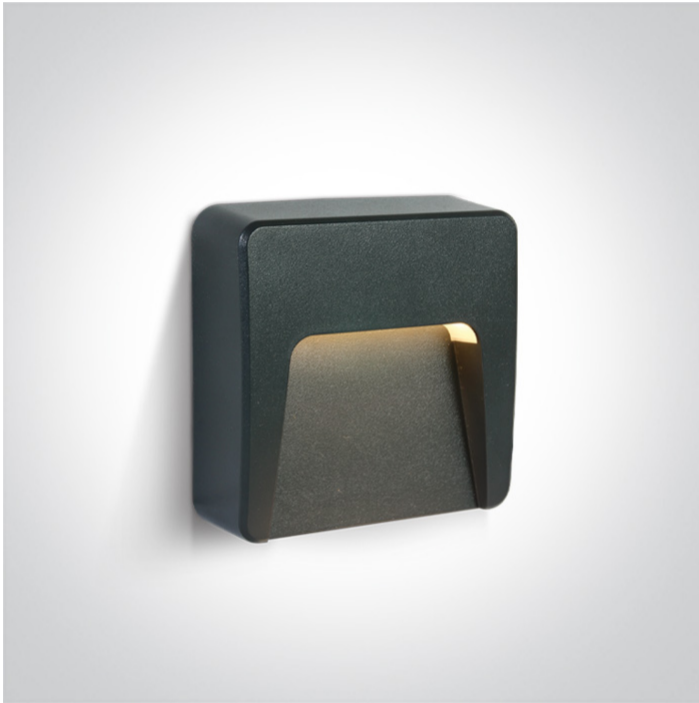

13 Wall & Ceiling LED>Outdoor Dark Lights

67417/AN/W

1,5W AC LED wall light, IP65, ideal for both indoor and outdoor installation.

Complies with standard EN60598-1 and any other specific standards.

Downloads

Dimensions

Physical Specification

Item Group	13 Wall & Ceiling LED
Family	Outdoor Dark Lights
Order Code	67417/AN/W
Colour	Anthracite
Material	ABS
Diffuser Material	PC
Shape	Rectangular
Length	78mm
Width	78mm
Height	25mm
Surface Wall	Yes
Indoor	Yes