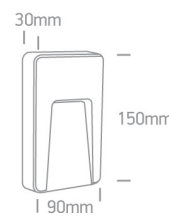

Dimensions

Physical Specification

Item Group	13 Wall & Ceiling LED
Family	Outdoor Dark Lights
Order Code	67416/W/W
Colour	White
Material	ABS
Diffuser Material	PC
Shape	Rectangular
Length	30mm
Width	90mm
Height	150mm
Surface Wall	Yes
Indoor	Yes

Illumination Data

Colour Temperature	3000K
Lumen Output	100lm
CRI	80
Illumination Diagram	
Dark Light	Yes

Packing Info

Box Weight	0.232kg
Pcs/Carton	40
Barcode	5291889052883
HS Code	9405114090

Warranty

2 years