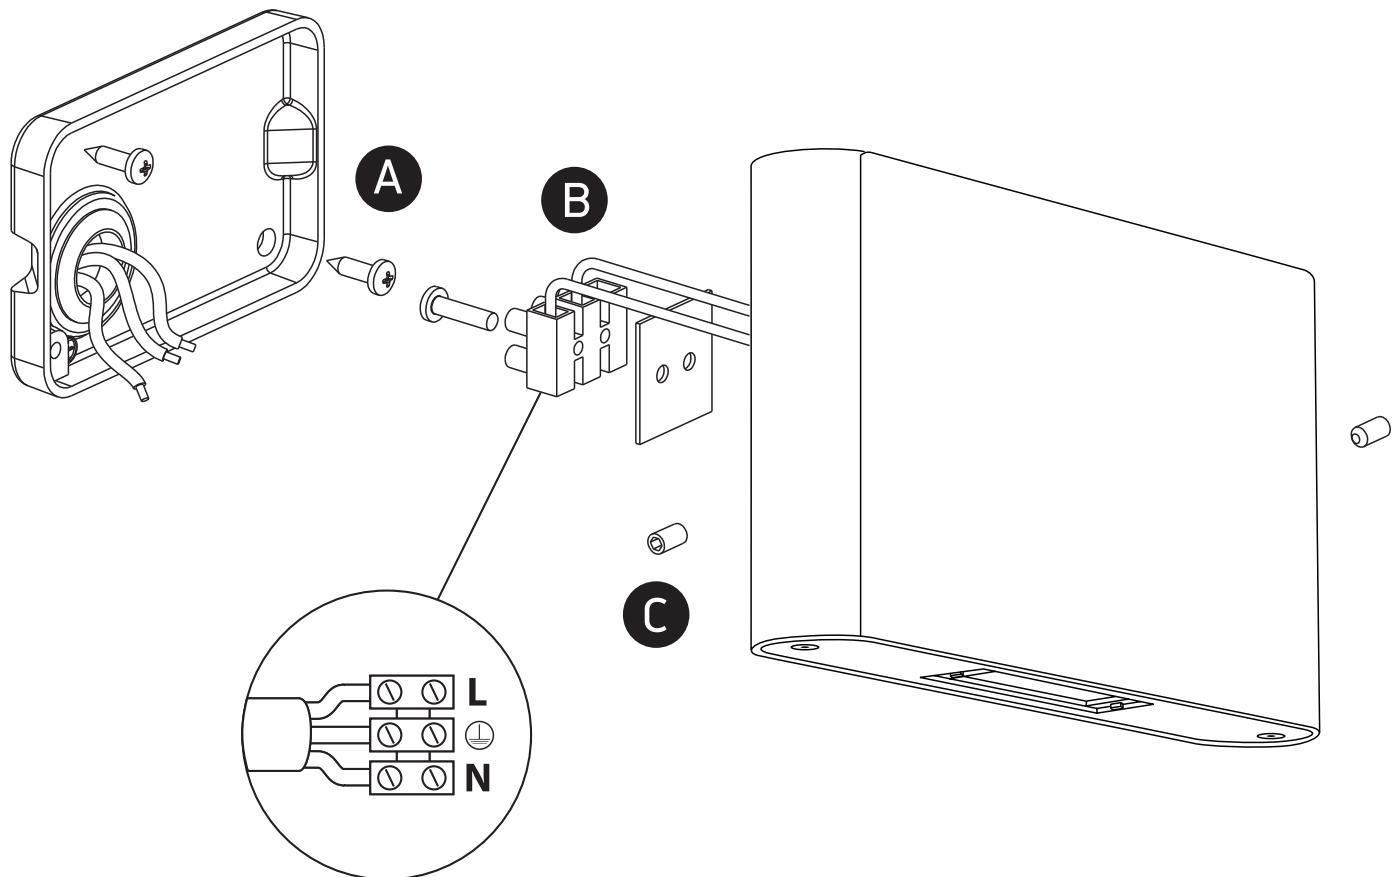

INSTALLATION MANUAL

67412

ecolight

230V | 2x6W | IP54 | Adjustable beams | Die cast
Complete with 500mA driver.

80
CRI

Warnings:

1. Make sure that the product is installed properly before connecting to electricity.
2. Do not cover the fitting.
3. Maintenance and installation should only be carried out by a professional electrician.