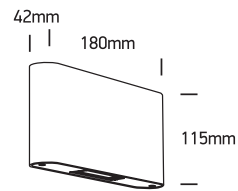

INSTALLATION MANUAL

67412

ecolight

230V | 2x6W | IP54 | Adjustable beams | Die cast
Complete with 500mA driver.

80
CRI

Warnings:

1. Make sure that the product is installed properly before connecting to electricity.
2. Do not cover the fitting.
3. Maintenance and installation should only be carried out by a professional electrician.