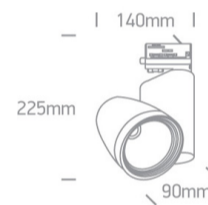

09 Track Lights&gt;The COB Side Box Range

65630T/W/W

25W track spot with COB LED, ideal for shops and showrooms.

Supplied with electronic high frequency control driver as standard.

Complies with standard EN60598-1 and any other specific standards.

## Dimensions

Colour

White

Material

Die Cast

Shape

Circular

Height

225mm

Diameter

90mm

Track mounted

Yes

Indoor

Yes

Adjustable

2 Directions