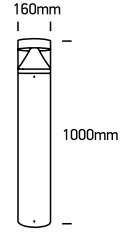

INSTALLATION MANUAL

67410A

ecolight

230V | SMD 2835 | 20W | IP65 | Die cast
Complete with 500mA driver.

80 CRI

Warnings:

1. Make sure that the product is installed properly before connecting to electricity.
2. Do not cover the fitting.
3. Maintenance and installation should only be carried out by a professional electrician.