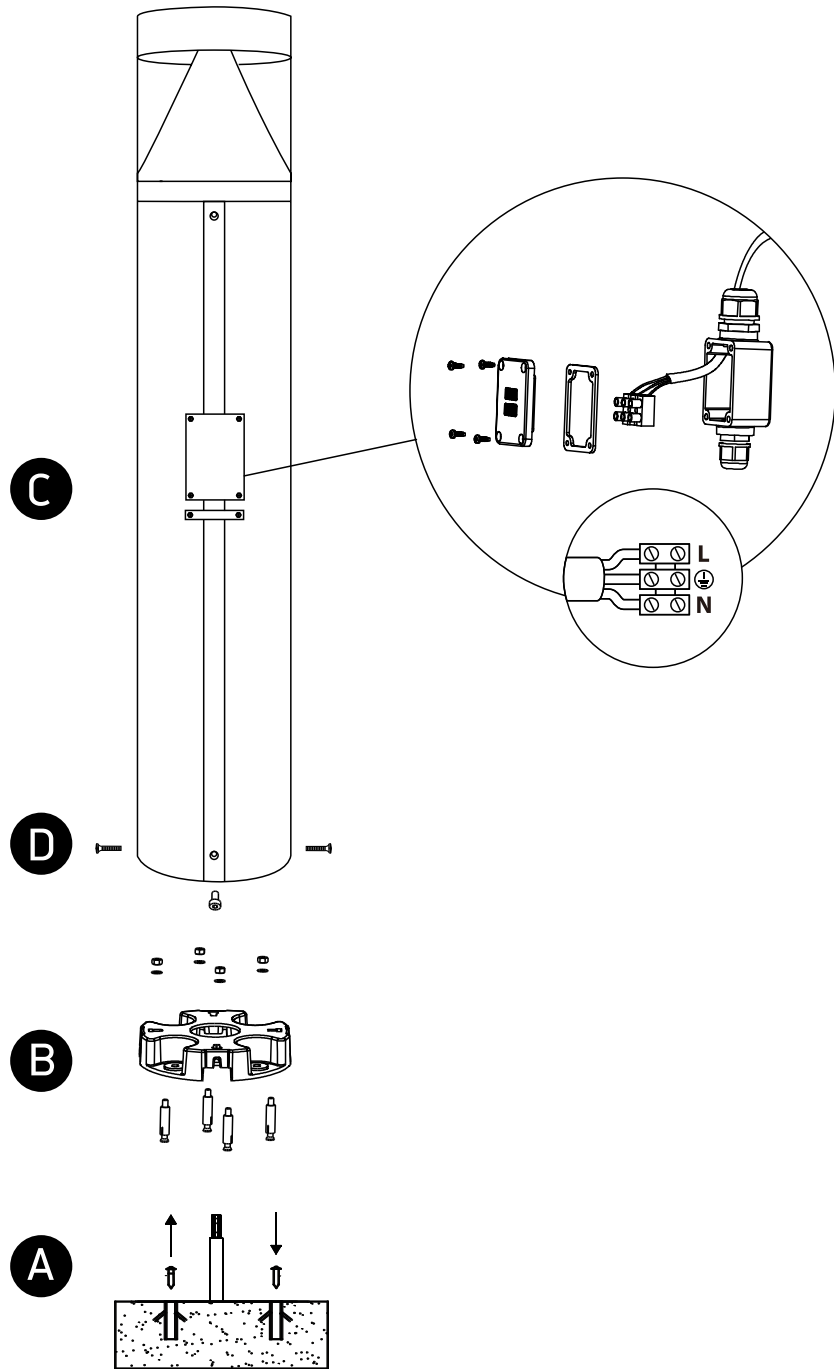

INSTALLATION MANUAL

67410A

ecolight

230V | SMD 2835 | 20W | IP65 | Die cast
Complete with 500mA driver.

80 CRI

Warnings:

1. Make sure that the product is installed properly before connecting to electricity.
2. Do not cover the fitting.
3. Maintenance and installation should only be carried out by a professional electrician.