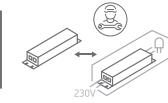

INSTALLATION MANUAL

67410A

ecolight

230V | SMD 2835 | 20W | IP65 | Die cast
Complete with 500mA driver.

80 CRI

Warnings:

1. Make sure that the product is installed properly before connecting to electricity.
2. Do not cover the fitting.
3. Maintenance and installation should only be carried out by a professional electrician.