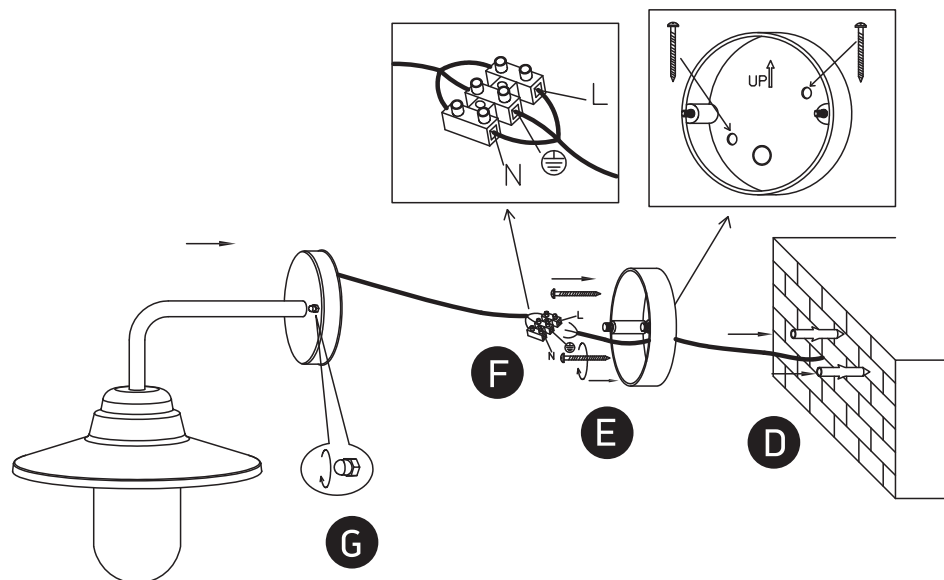

INSTALLATION MANUAL

67408

100-240V | E27 | 40W | IP44 | Metal + glass

one
LIGHT

Warnings:

1. Make sure that the product is installed properly before connecting to electricity.
2. Do not cover the fitting.
3. Maintenance and installation should only be carried out by a professional electrician.