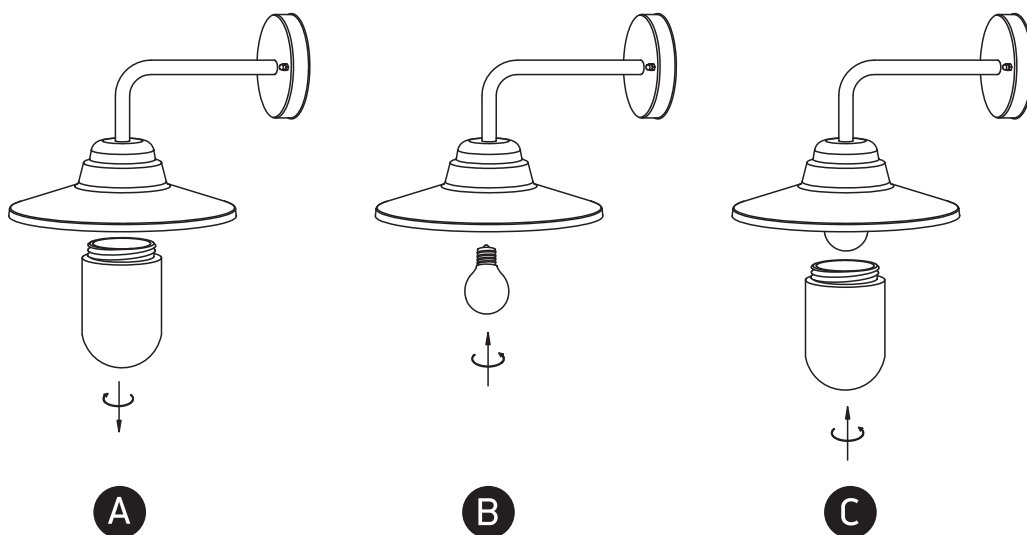

INSTALLATION MANUAL

67408

100-240V | E27 | 40W | IP44 | Metal + glass

one
LIGHT

Warnings:

1. Make sure that the product is installed properly before connecting to electricity.
2. Do not cover the fitting.
3. Maintenance and installation should only be carried out by a professional electrician.