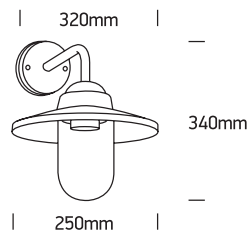

INSTALLATION MANUAL

67408

100-240V | E27 | 40W | IP44 | Metal + glass

one
LIGHT

Warnings:

1. Make sure that the product is installed properly before connecting to electricity.
2. Do not cover the fitting.
3. Maintenance and installation should only be carried out by a professional electrician.