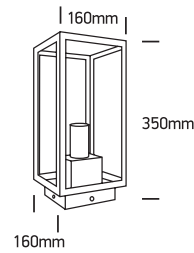

INSTALLATION MANUAL

67406E

100-240V | E27 | 40W | IP43 | Stainless steel 201 + glass

one
LIGHT

Warnings:

1. Make sure that the product is installed properly before connecting to electricity.
2. Do not cover the fitting.
3. Maintenance and installation should only be carried out by a professional electrician.